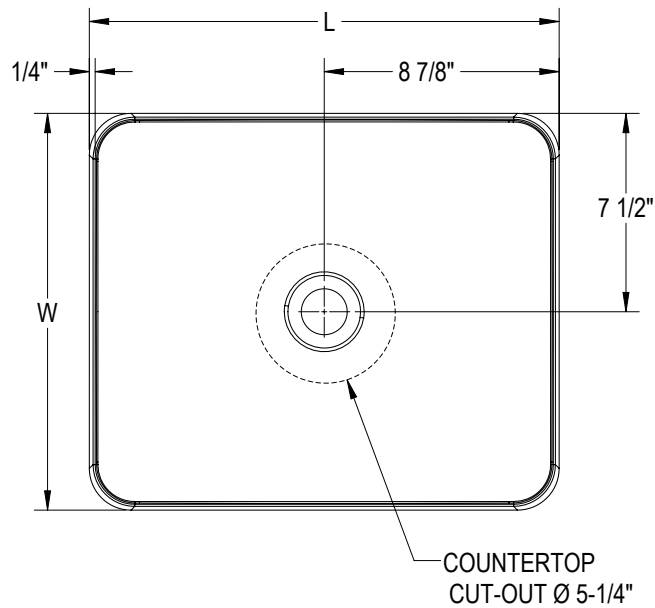

Sordino™ Technical Specifications

Letter	Description	Above Counter Bathroom Sink
L	Outer Length	17-11/16" (449.26 mm)
W	Outer Width	14-15/16" (379.41 mm)
H	Overall Height	4-5/8" (117.47 mm)
-	Drain Hole	1-7/8" (47.625 mm)
-	Bowl Depth	3-3/4" (95.25 mm)
-	Faucet Hole	N/A
-	With Overflow	No
-	Bowl Configuration	Single
-	Installation	Vessel
-	Template / Cut-Out	No / 5-1/4" (133.3 mm)
-	Compliance Certification	CSA B45.5-11/APMO Z124-2011v

Key Dimensions

NOTES

Install this product according to the installation instructions.

The counter top manufacturer must use the cut-out template provided with the product. Jacuzzi is not responsible for cut-out errors.

This is an above-counter bathroom sink. Consider height when designing installation.