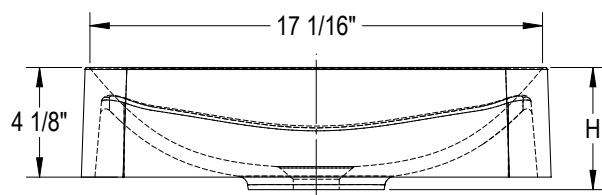

Sordino™ Technical Specifications

Letter	Description	Above Counter Bathroom Sink
L	Outer Length	17-11/16" (449.26 mm)
W	Outer Width	14-15/16" (379.41 mm)
H	Overall Height	4-5/8" (117.47 mm)
-	Drain Hole	1-7/8" (47.625 mm)
-	Bowl Depth	3-3/4" (95.25 mm)
-	Faucet Hole	N/A
-	With Overflow	No
-	Bowl Configuration	Single
-	Installation	Vessel
-	Template / Cut-Out	No / 5-1/4" (133.3 mm)
-	Compliance Certification	CSA B45.5-11/APMO Z124-2011v

Key Dimensions

NOTES

Install this product according to the installation instructions.

The counter top manufacturer must use the cut-out template provided with the product. Jacuzzi is not responsible for cut-out errors.