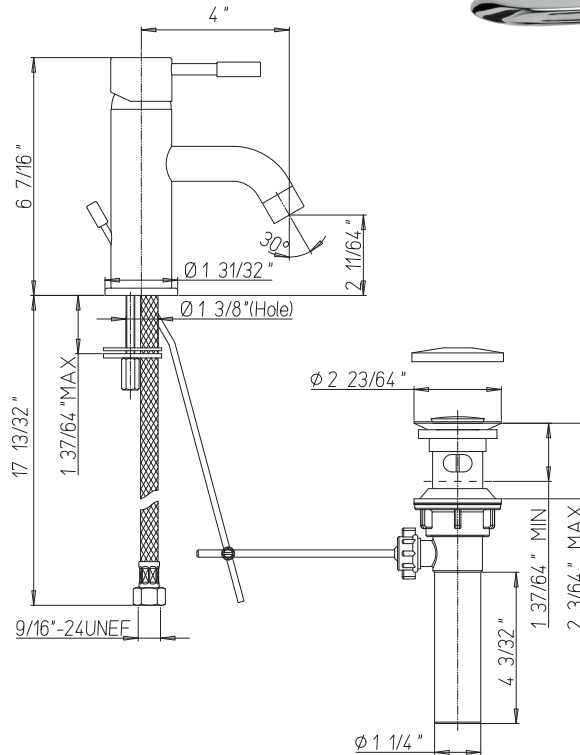

Job Name: _____
Location: _____
Contact #: _____

Specifications

Model

MZ75827 Chrome
MZ75826 Brushed nickel

Description

- o Ceramic disc cartridge
- o Solid Brass Construction
- o Pop-up waste included
- o With Neoperl areator
- o Optional Deckplate
- o Metal Level Handle
- o Max flow rate 1.2 gpm

Standards

- o NSF ANSI 372 / 61-9
- o A112.18.1 M/A 112.18.1
- o AB1953
- o ADA
- o Watersense
- o IAPMO

Fiddich™ Single Handle Lavatory Faucet

Technical Support

1-800-288-4002

Manufacturer model# 78--211L2LFJI