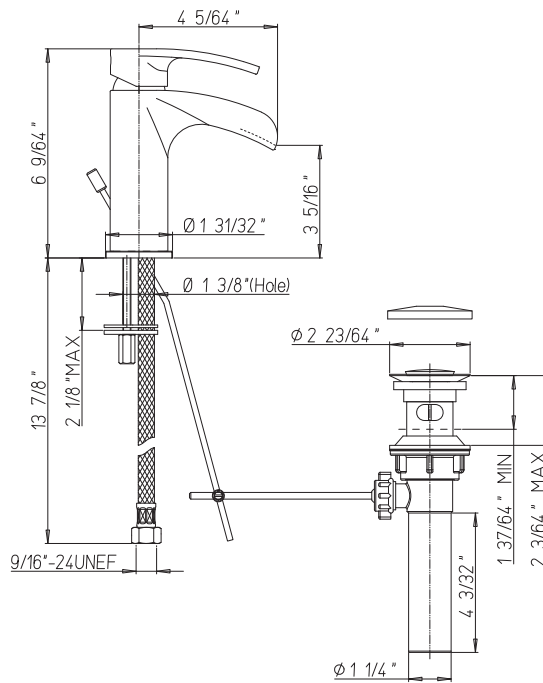

Job Name: _____
Location: _____
Contact #: _____

Specifications

Model

MZ78827 Chrome
MZ78826 Brushed nickel

Description

- o Ceramic disc cartridge
- o Solid Brass Construction
- o Pop-up waste included
- o With Neoperl areator
- o Optional Deckplate
- o Metal Level Handle
- o Max flow rate 1.2 gpm

Standards

- o NSF ANSI 372 / 61-9
- o A112.18.1 M/A 112.18.1
- o AB1953
- o ADA
- o Watersense
- o IAPMO

Bretton™ Single Handle Lavatory Faucet

Technical Support

1-800-288-4002

Manufacturer model# 86--211WFSOLFJI