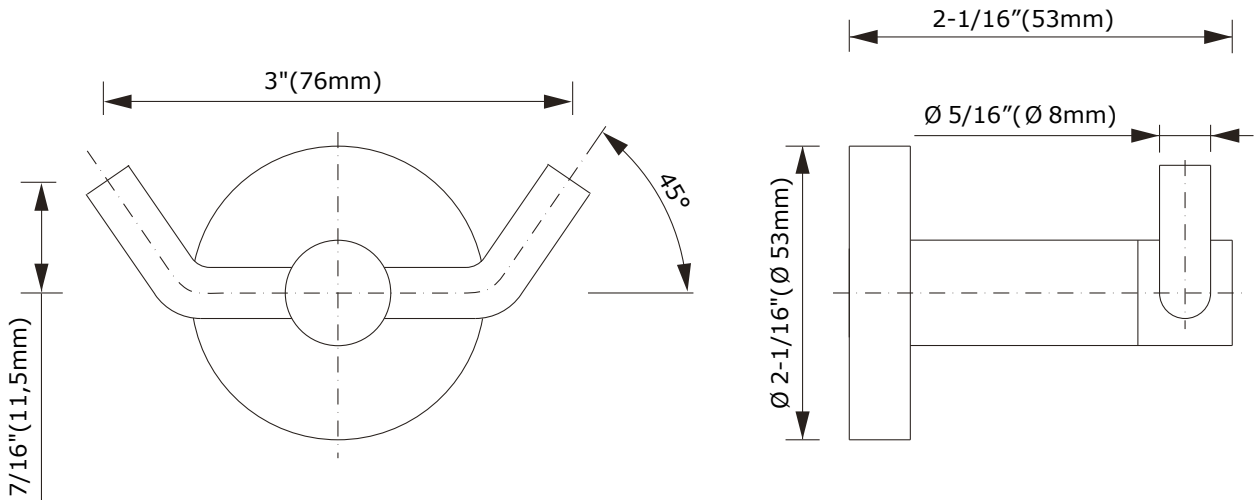

specifications

WARRANTY

1 Year Warranty

SALONE™ Robe Hook

MODEL	FINISH
PK08827	Polished Chrome
PK08826	Brushed Nickel

INSTALLATION DIMENSIONS

Jacuzzi Luxury Bath reserves the right to make changes in specifications and materials and to change and discontinue models, both without notice or obligation. Dimensions are for reference only.