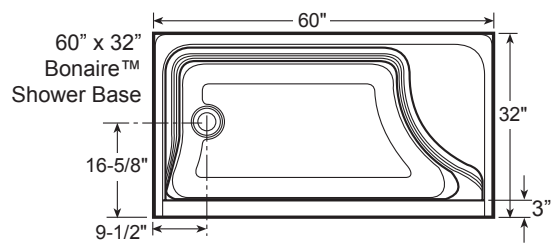

Bonaire™ Shower Base with Integral Seat Technical Specifications

Dimensions	Floor Loading	Product Weight
48" x 38" Model		
48" (1219 mm) L	23 lb/ft ² (112 kg/m ²)	47 lbs (21 kg)
34" (864 mm) W		
24-1/2" (622 mm) H		
48" x 48" Model		
48" (1219 mm) L	32 lb/ft ² (156 kg/m ²)	66 lbs (30 kg)
48" (1219 mm) W		
24-1/2" (622 mm) H		
60" x 32" Model		
60" (1524 mm) L	32 lb/ft ² (132 kg/m ²)	66 lbs (25 kg)
32" (813 mm) W		
24-1/2" (622 mm) H		
72" x 36" Model		
72" (1829 mm) L	36 lb/ft ² (176 kg/m ²)	74 lbs (34 kg)
36" (914 mm) W		
24-1/2" (622 mm) H		

Key Dimensions

NOTE
 The overall dimensions are nominal with a tolerance of +0 and -.25" (6mm).
 *Deck width reflects only area indicated on detail.

Rough-In

©2017 Jacuzzi Luxury Bath • For additional information call Customer Service 800-288-4002 • www.jacuzzi.com/baths/
 Refer to installation instructions included with fixture before beginning installation. Please confirm product availability and specifications before commencing with any installation work.
 PRODUCT SPECIFICATIONS AND AVAILABILITY ARE SUBJECT TO CHANGE WITHOUT NOTICE.