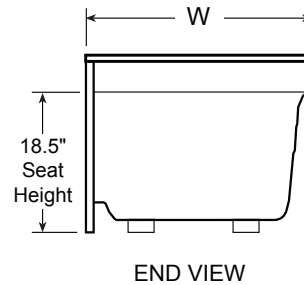

Bonaire™ Shower Base with Integral Seat Technical Specifications

Dimensions	Floor Loading	Product Weight
48" x 38" Model		
48" (1219 mm) L	23 lb/ft ² (112 kg/m ²)	47 lbs (21 kg)
34" (864 mm) W		
24-1/2" (622 mm) H		
48" x 48" Model		
48" (1219 mm) L	32 lb/ft ² (156 kg/m ²)	66 lbs (30 kg)
48" (1219 mm) W		
24-1/2" (622 mm) H		
60" x 32" Model		
60" (1524 mm) L	32 lb/ft ² (132 kg/m ²)	66 lbs (25 kg)
32" (813 mm) W		
24-1/2" (622 mm) H		
72" x 36" Model		
72" (1829 mm) L	36 lb/ft ² (176 kg/m ²)	74 lbs (34 kg)
36" (914 mm) W		
24-1/2" (622 mm) H		

Key Dimensions

NOTE
 The overall dimensions are nominal with a tolerance of +0 and -.25" (6mm).
 *Deck width reflects only area indicated on detail.

Rough-In

©2017 Jacuzzi Luxury Bath • For additional information call Customer Service 800-288-4002 • www.jacuzzi.com/baths/
 Refer to installation instructions included with fixture before beginning installation. Please confirm product availability and specifications before commencing with any installation work.
 PRODUCT SPECIFICATIONS AND AVAILABILITY ARE SUBJECT TO CHANGE WITHOUT NOTICE.