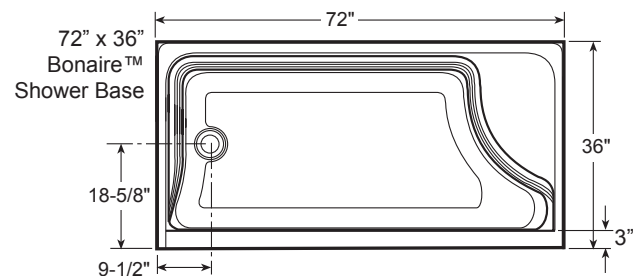

Bonaire™ Shower Base with Integral Seat Technical Specifications

Dimensions	Floor Loading	Product Weight
48" x 38" Model		
48" (1219 mm) L	23 lb/ft ² (112 kg/m ²)	47 lbs (21 kg)
34" (864 mm) W		
24-1/2" (622 mm) H		
48" x 48" Model		
48" (1219 mm) L	32 lb/ft ² (156 kg/m ²)	66 lbs (30 kg)
48" (1219 mm) W		
24-1/2" (622 mm) H		
60" x 32" Model		
60" (1524 mm) L	32 lb/ft ² (132 kg/m ²)	66 lbs (25 kg)
32" (813 mm) W		
24-1/2" (622 mm) H		
72" x 36" Model		
72" (1829 mm) L	36 lb/ft ² (176 kg/m ²)	74 lbs (34 kg)
36" (914 mm) W		
24-1/2" (622 mm) H		

Key Dimensions

NOTE
 The overall dimensions are nominal with a tolerance of +0 and -.25" (6mm).
 *Deck width reflects only area indicated on detail.

Rough-In

©2017 Jacuzzi Luxury Bath • For additional information call Customer Service 800-288-4002 • www.jacuzzi.com/baths/
 Refer to installation instructions included with fixture before beginning installation. Please confirm product availability and specifications before commencing with any installation work.
 PRODUCT SPECIFICATIONS AND AVAILABILITY ARE SUBJECT TO CHANGE WITHOUT NOTICE.