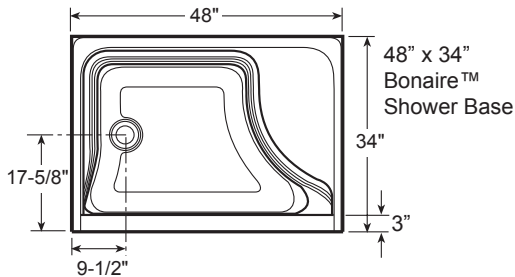

Bonaire™ Shower Base with Integral Seat Technical Specifications

Dimensions	Floor Loading	Product Weight
48" x 38" Model		
48" (1219 mm) L	23 lb/ft ² (112 kg/m ²)	47 lbs (21 kg)
34" (864 mm) W		
24-1/2" (622 mm) H		
48" x 48" Model		
48" (1219 mm) L	32 lb/ft ² (156 kg/m ²)	66 lbs (30 kg)
48" (1219 mm) W		
24-1/2" (622 mm) H		
60" x 32" Model		
60" (1524 mm) L	32 lb/ft ² (132 kg/m ²)	66 lbs (25 kg)
32" (813 mm) W		
24-1/2" (622 mm) H		
72" x 36" Model		
72" (1829 mm) L	36 lb/ft ² (176 kg/m ²)	74 lbs (34 kg)
36" (914 mm) W		
24-1/2" (622 mm) H		

Key Dimensions

NOTE
 The overall dimensions are nominal with a tolerance of +0 and -.25" (6mm).
 *Deck width reflects only area indicated on detail.

Rough-In

©2017 Jacuzzi Luxury Bath • For additional information call Customer Service 800-288-4002 • www.jacuzzi.com/baths/
 Refer to installation instructions included with fixture before beginning installation. Please confirm product availability and specifications before commencing with any installation work.
 PRODUCT SPECIFICATIONS AND AVAILABILITY ARE SUBJECT TO CHANGE WITHOUT NOTICE.