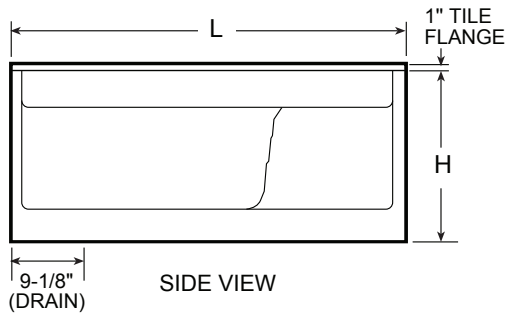

Bonaire™ Shower Base with Integral Seat Technical Specifications

Dimensions	Floor Loading	Product Weight
48" x 38" Model		
48" (1219 mm) L	23 lb/ft ² (112 kg/m ²)	47 lbs (21 kg)
34" (864 mm) W		
24-1/2" (622 mm) H		
48" x 48" Model		
48" (1219 mm) L	32 lb/ft ² (156 kg/m ²)	66 lbs (30 kg)
48" (1219 mm) W		
24-1/2" (622 mm) H		
60" x 32" Model		
60" (1524 mm) L	32 lb/ft ² (132 kg/m ²)	66 lbs (25 kg)
32" (813 mm) W		
24-1/2" (622 mm) H		
72" x 36" Model		
72" (1829 mm) L	36 lb/ft ² (176 kg/m ²)	74 lbs (34 kg)
36" (914 mm) W		
24-1/2" (622 mm) H		

Key Dimensions

NOTE
 The overall dimensions are nominal with a tolerance of +0 and -.25" (6mm).
 *Deck width reflects only area indicated on detail.

Rough-In

©2017 Jacuzzi Luxury Bath • For additional information call Customer Service 800-288-4002 • www.jacuzzi.com/baths/
 Refer to installation instructions included with fixture before beginning installation. Please confirm product availability and specifications before commencing with any installation work.
 PRODUCT SPECIFICATIONS AND AVAILABILITY ARE SUBJECT TO CHANGE WITHOUT NOTICE.