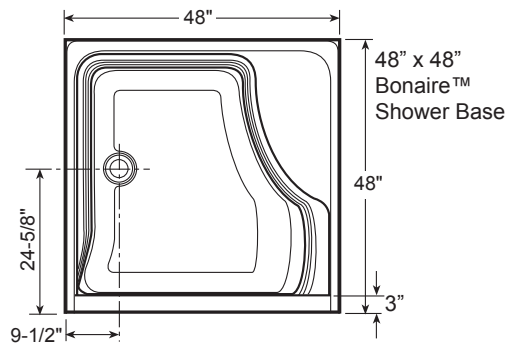

Bonaire™ Shower Base with Integral Seat Technical Specifications

Dimensions	Floor Loading	Product Weight
48" x 38" Model		
48" (1219 mm) L	23 lb/ft ² (112 kg/m ²)	47 lbs (21 kg)
34" (864 mm) W		
24-1/2" (622 mm) H		
48" x 48" Model		
48" (1219 mm) L	32 lb/ft ² (156 kg/m ²)	66 lbs (30 kg)
48" (1219 mm) W		
24-1/2" (622 mm) H		
60" x 32" Model		
60" (1524 mm) L	32 lb/ft ² (132 kg/m ²)	66 lbs (25 kg)
32" (813 mm) W		
24-1/2" (622 mm) H		
72" x 36" Model		
72" (1829 mm) L	36 lb/ft ² (176 kg/m ²)	74 lbs (34 kg)
36" (914 mm) W		
24-1/2" (622 mm) H		

Key Dimensions

NOTE
 The overall dimensions are nominal with a tolerance of +0 and -.25" (6mm).
 *Deck width reflects only area indicated on detail.

Rough-In

©2017 Jacuzzi Luxury Bath • For additional information call Customer Service 800-288-4002 • www.jacuzzi.com/baths/
 Refer to installation instructions included with fixture before beginning installation. Please confirm product availability and specifications before commencing with any installation work.
 PRODUCT SPECIFICATIONS AND AVAILABILITY ARE SUBJECT TO CHANGE WITHOUT NOTICE.