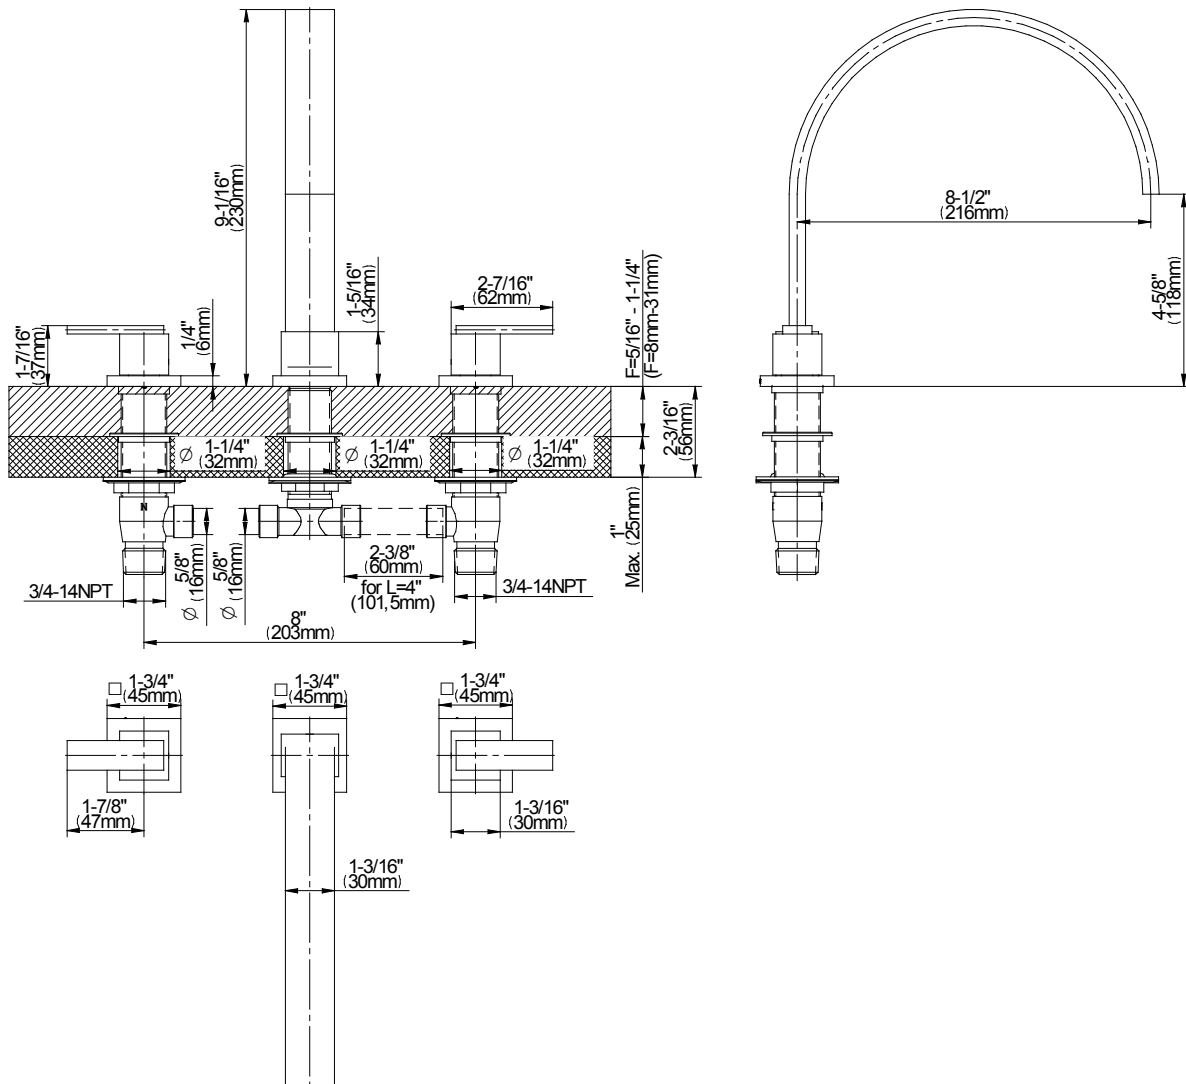

## FEATURES

- Faucet ceramic valve 3/4"
- Max Flow Rate: ~7GPM at 45 PSI

## WARRANTY

- Limited Lifetime Warranty

MINCIO™ Roman Tub Set

MODEL	FINISH
MX82827	Polished Chrome
MX82826	Brushed Nickel