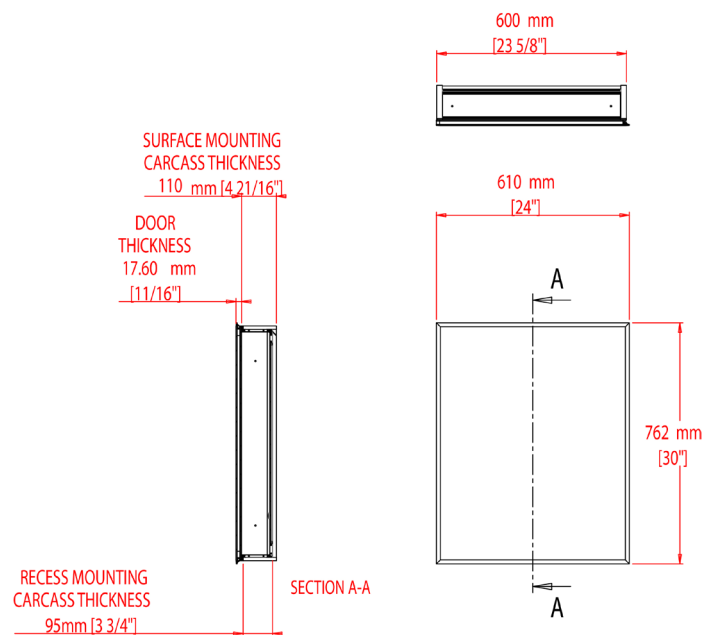

Single Door Aluminum Cabinet

PART NUMBER

PD42000

MATERIAL

Aluminum

COLORS AND FINISH

Silver Annodized

CODE COMPLIANCE

BS EN14749

PACKAGED DIMENSIONS H X W X D

910mm (35.8") x 729mm (28.7") x 192mm (7.56")

ISTA 3A Packaging
(International Safe Transit Association)

Recommended Drill size 8mm

FEATURES

- Can be recessed or surface mounted
- Easy to install Hang 'N' Lock system
- Double sided mirror doors with bevel on front glass
- 165° Sprung Hinge
- Mirror back panel
- 2 Adjustable toughened glass shelves
- Mirror glass side panels for surface mounting
- Optional pin handles for doors

INSTALLATION DIMENSIONS

Jacuzzi reserves the right to make changes in specifications and materials and to change and discontinue models, both without the notice or obligation. Dimensions are for reference only.