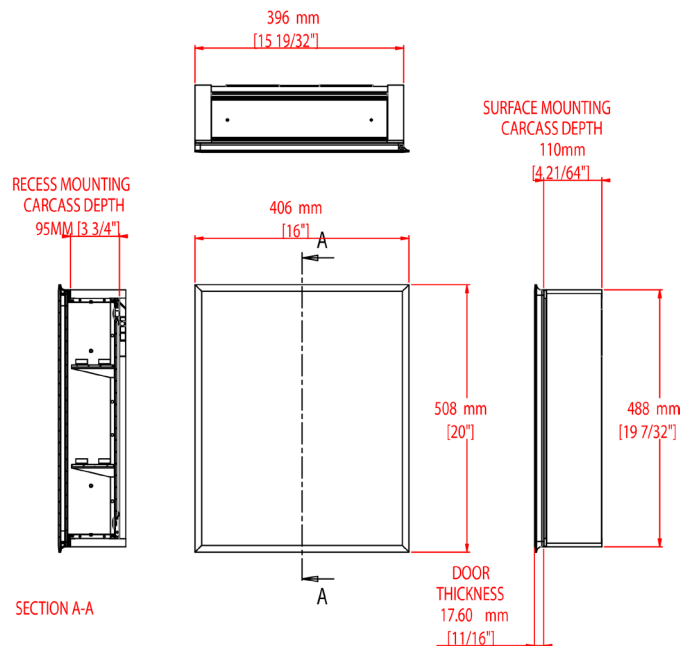

### PACKAGING DIMENSIONS W X D X H

525mm (20.67") x 191mm (7.52") x 645mm (25.4")

ISTA 3A Packaging  
(International Safe Transit Association)

Recommended Drill size 8mm (5/16")