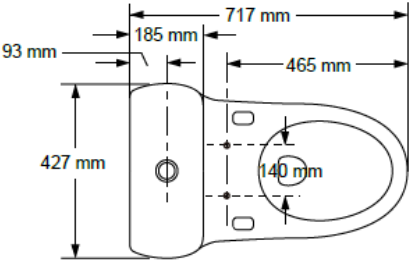

### Features:

- One Piece Toilet
- Elongated bowl, ADA height
- Single flush 1.28 gpf (4.8 Lpf)
- HET/UPC/CSA Certified
- 3" flush valve
- Top push button
- Wash device:
- Dryer:
- Warm seat:
- Safety Device:
- Wax ring, L-floor bolts braided hose
- Map score 800g

### Toilet Dimensions:

Height.....	717mm
Width.....	427mm
Depth .....	698mm
Rough-in .....	305mm
Trapway (min).....	51mm

**IMPORTANT:**  
Dimensions of fixtures are nominal and may vary within the range of tolerances established by ASME Standard A 112.19.2.

THIS FIXTURE QUALIFIES ACCORDING TO ASME TEST PROCEDURES AS A LOW CONSUMPTION WATER CLOSET WITH AN AVERAGE CONSUMPTION OF 1.6 gpf (6.0 Lpf) OR LESS.