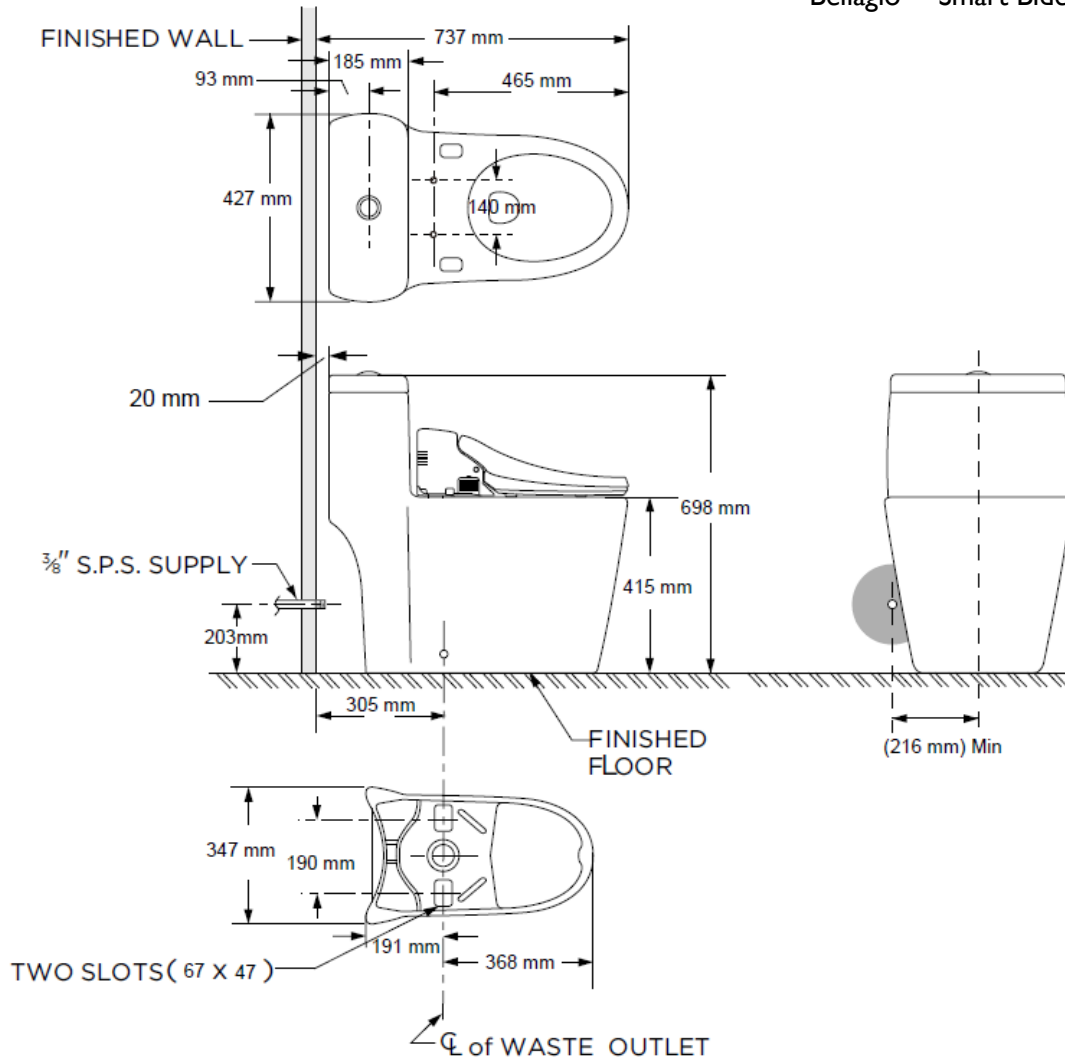

### Features:

- One Piece Toilet
- Elongated bowl, ADA height
- Single flush 1.28 gpf (4.8 Lpf)
- HET/UPC/CSA Certified
- 3" flush valve
- Top push button
- Wash device:
- Dryer:
- Warm seat:
- Safety Device:
- Wax ring, L-floor bolts braided hose
- Map score 800g

### Toilet Dimensions:

Height.....	717mm
Width.....	427mm
Depth .....	698mm
Rough-in .....	305mm
Trapway (min).....	51mm

# SPECIFICATION

C22171243

Bellagio™ Smart Bidet Toilet

THIS FIXTURE QUALIFIES ACCORDING TO ASME TEST PROCEDURES AS A LOW CONSUMPTION WATER CLOSET WITH AN AVERAGE CONSUMPTION OF 1.6 gpf (6.0 Lpf) OR LESS.

**IMPORTANT:**  
Dimensions of fixtures are nominal and may vary within the range of tolerances established by ASME Standard A 112.19.2.

THIS FIXTURE QUALIFIES ACCORDING TO ASME TEST PROCEDURES AS A LOW CONSUMPTION WATER CLOSET WITH AN AVERAGE CONSUMPTION OF 1.6 gpf (6.0 Lpf) OR LESS.