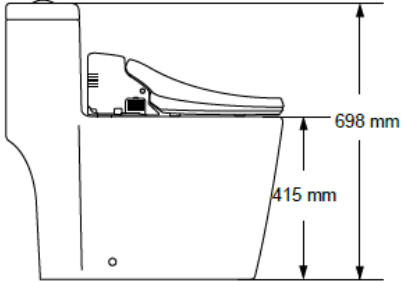

### Features:

- One Piece Toilet
- Elongated bowl, ADA height
- Single flush 1.28 gpf (4.8 Lpf)
- HET/UPC/CSA Certified
- 3" flush valve
- Top push button
- Wash device:
- Dryer:
- Warm seat:
- Safety Device:
- Wax ring, L-floor bolts braided hose
- Map score 800g

### Toilet Dimensions:

Height.....	717mm
Width.....	427mm
Depth .....	698mm
Rough-in .....	305mm
Trapway (min).....	51mm