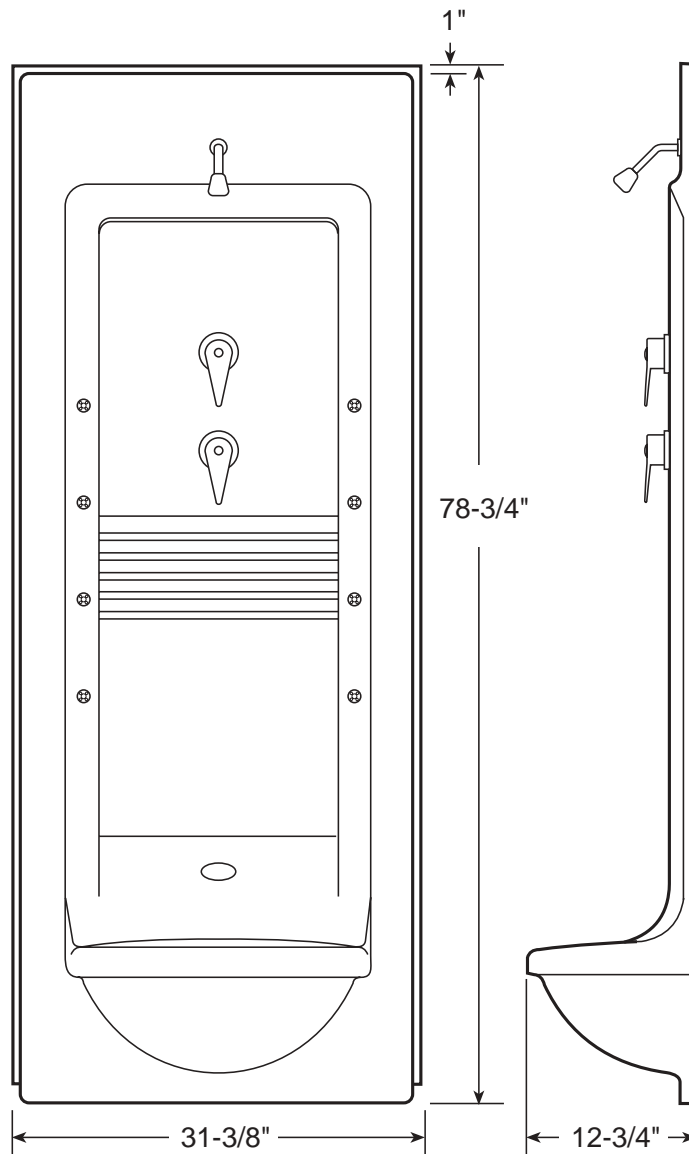

Product Specifications:

Stylos II Shower System

Model:

#M610 - with Chrome Faucetry

#M980 - with Brass Faucetry

Stylos II™ Shower System

DIMENSIONS

Outer: 313/8"W x 783/4"H

Product Standard Features

- Optica Shower Mixer Valves
- Spray Jets
- Shower Head

Installation Notes

Refer to installation instructions included with bathing fixture before beginning installation.

Product Specifications are subject to change without notice