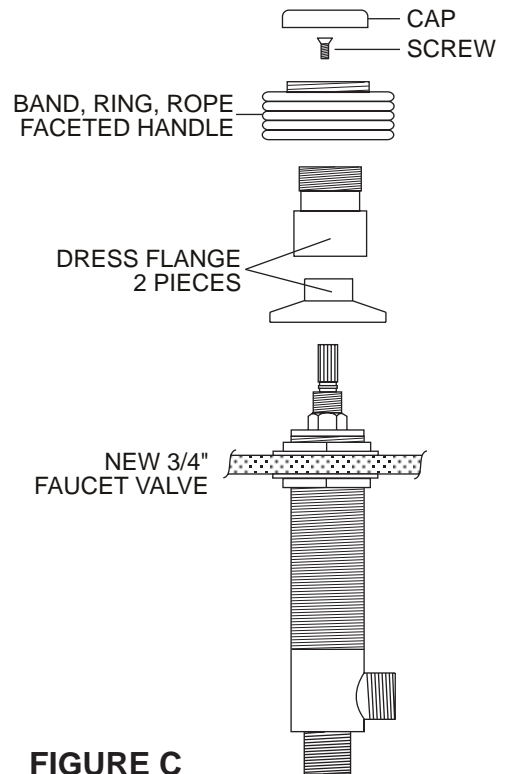

## PRESSURE BALANCE MIXER VALVE

## TRANSFER VALVE

**FIGURE A**

## FAUCET VALVE

**FIGURE B**

**FIGURE C**

**Jacuzzi Whirlpool Bath**  
 P.O. Box 702168, Dallas, TX 75370-2168  
**Service Support: (800) 288-4002**

©1994 Jacuzzi Whirlpool Bath E069000D xx/04