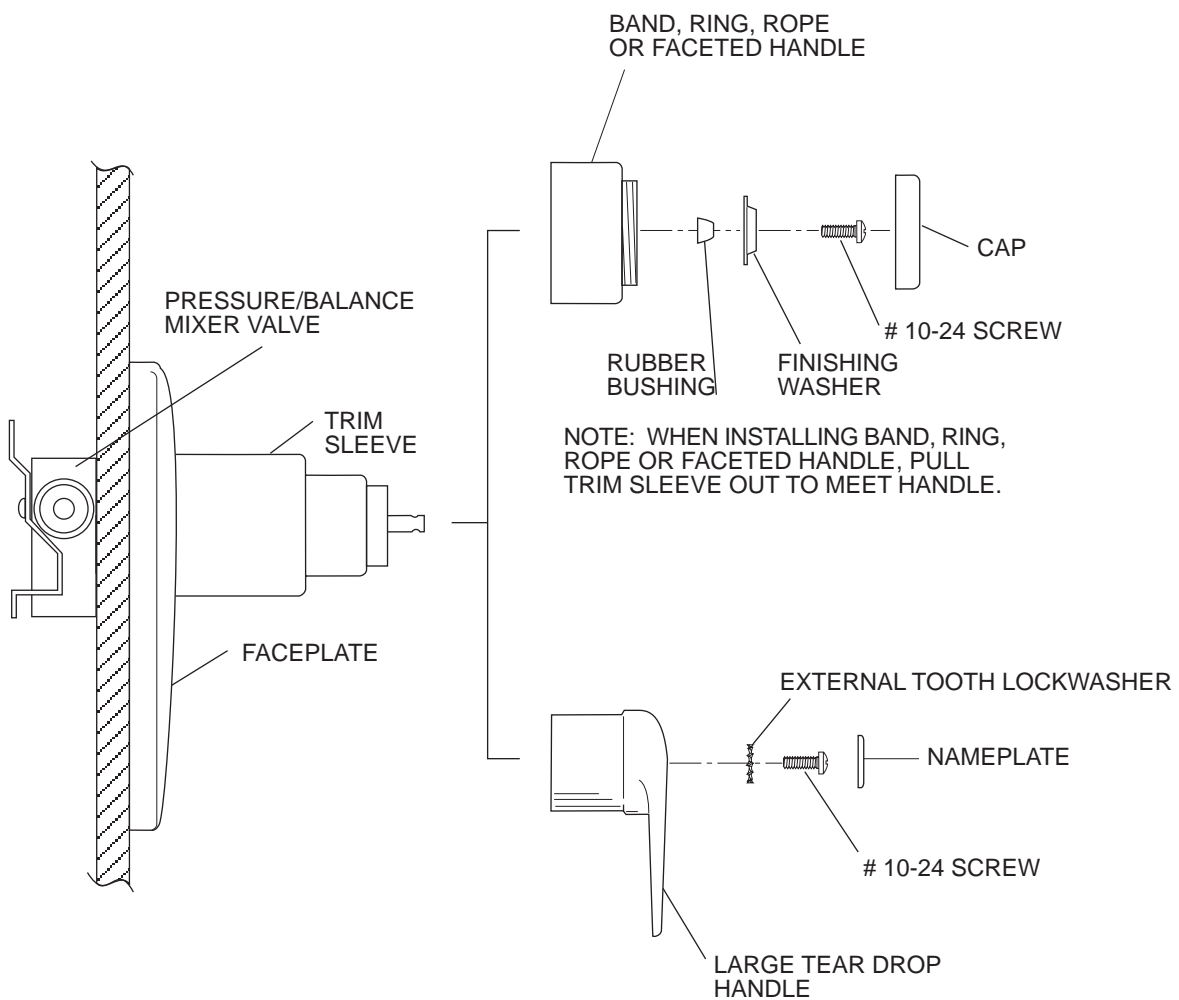

# OPTICA HANDLE KIT INSTALLATION INSTRUCTIONS

## PRESSURE BALANCE MIXER VALVE

## TRANSFER VALVE

**FIGURE A**

## FAUCET VALVE

**FIGURE B**

**FIGURE C**

**Jacuzzi Whirlpool Bath**  
 P.O. Box 702168, Dallas, TX 75370-2168  
**Service Support: (800) 288-4002**

©1994 Jacuzzi Whirlpool Bath E069000D xx/04