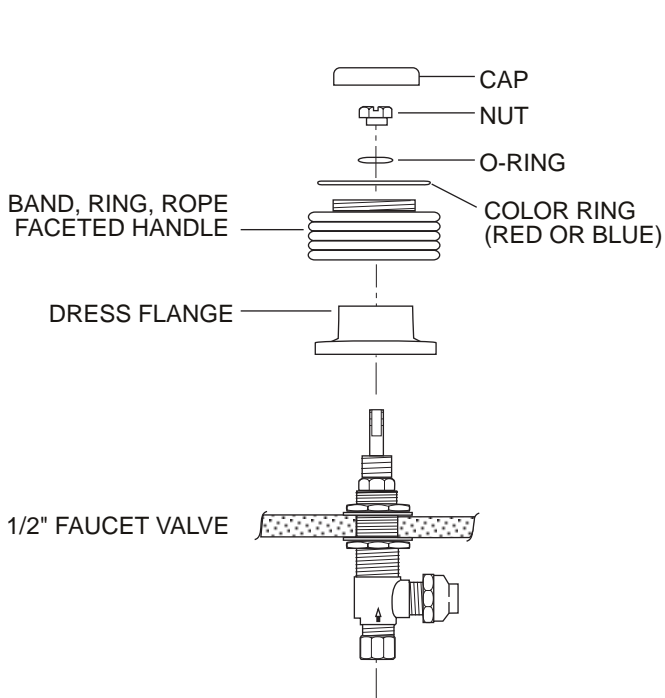

# OPTICA HANDLE KIT INSTALLATION INSTRUCTIONS

## PRESSURE BALANCE MIXER VALVE

## TRANSFER VALVE

**FIGURE A**

## FAUCET VALVE

**FIGURE B**

**FIGURE C**

**Jacuzzi Whirlpool Bath**  
 P.O. Box 702168, Dallas, TX 75370-2168  
**Service Support: (800) 288-4002**

©1994 Jacuzzi Whirlpool Bath E069000D xx/04