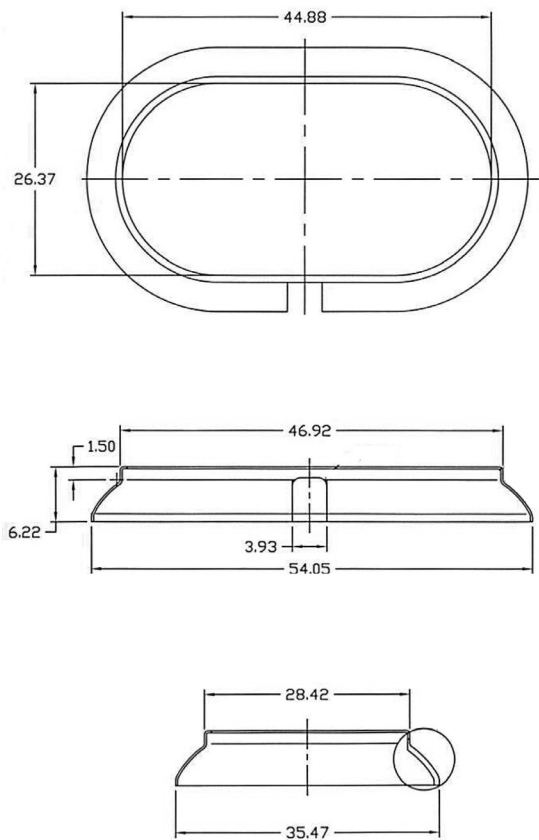

Era Double-Ended Pedestal Base

EV14	Era Double-Ended 7142 Pedestal Base
EV17	Era Double-Ended 6636 Pedestal Base

INSTALLATION NOTES

Refer to installation instructions included with fixture before beginning installation. Please confirm product availability and specifications before commencing with any installation work.

PRODUCT SPECIFICATIONS AND AVAILABILITY ARE SUBJECT TO CHANGE WITHOUT NOTICE.

EV14 Era Double-Ended 7142 Pedestal Base

For use with EV00 Double Ended 7142

EV17 Era Double-Ended 6636 Pedestal Base

For use with EU95 Double Ended 6636