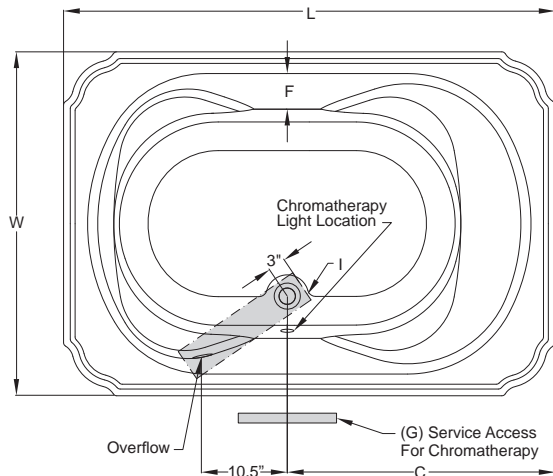

G864 Hand Rails (specify metal finish)

827: Chrome, 826: Brushed Nickel, 845: Oil Rubbed Bronze

C263 Curved Pillow (specify color) 959: White, 958: Almond, 969: Oyster

GD56 Light Chromatherapy Control Kit (for JG00)

GQ88 Light Chromatherapy Add-on Kit

KEY DIMENSIONS

*Deck width reflects only area indicated on detail.

Letter	Description	English	Metric
L	Outer Length	59 3/4"	1518 mm
W	Outer Width	41 3/4"	1060 mm
H	Overall Height	26"	660 mm
A	Overflow Height	20"	508 mm
B	Long Edge to Drain Center	11 3/4"	298 mm
C	Short Edge to Drain Center	32 1/2"	826 mm
D	Drain Shoe Length	6"	152 mm
E	Deck Height	2"	51 mm
F	Deck Width*	3"	76 mm
G	Service Access Dimensions	12" H x 18" L	305 mm x 457 mm
I	Floor Cut-out for Drain	17" x 4"	432 mm x 102 mm

Side View

End View

Drain/Overflow

NOTE: Graphics May Not be to Scale