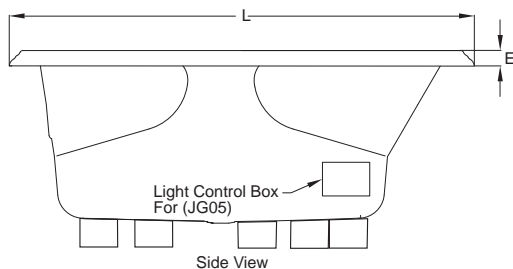

G864 Hand Rails (specify metal finish)

827: Chrome, 826: Brushed Nickel, 845: Oil Rubbed Bronze

C263 Curved Pillow (specify color) 959: White, 958: Almond, 969: Oyster

GD56 Light Chromatherapy Control Kit (for JG00)

GQ88 Light Chromatherapy Add-on Kit

KEY DIMENSIONS

*Deck width reflects only area indicated on detail.

Letter	Description	English	Metric
L	Outer Length	59 3/4"	1518 mm
W	Outer Width	41 3/4"	1060 mm
H	Overall Height	26"	660 mm
A	Overflow Height	20"	508 mm
B	Long Edge to Drain Center	11 3/4"	298 mm
C	Short Edge to Drain Center	32 1/2"	826 mm
D	Drain Shoe Length	6"	152 mm
E	Deck Height	2"	51 mm
F	Deck Width*	3"	76 mm
G	Service Access Dimensions	12" H x 18" L	305 mm x 457 mm
I	Floor Cut-out for Drain	17" x 4"	432 mm x 102 mm

Side View

End View

Drain/Overflow

NOTE: Graphics May Not be to Scale