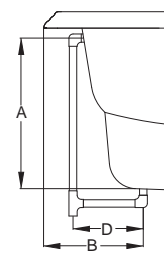

GQ88 Light Chromatherapy Add-on Kit

KEY DIMENSIONS

*Deck width reflects only area indicated on detail.

Letter	Description	English	Metric
L	Outer Length	59 3/4"	1518 mm
W	Outer Width	41 3/4"	1060 mm
H	Overall Height	26"	660 mm
A	Overflow Height	20"	508 mm
B	Long Edge to Drain Center	11 3/4"	298 mm
C	Short Edge to Drain Center	32 1/2"	826 mm
D	Drain Shoe Length	6"	152 mm
E	Deck Height	2"	51 mm
F	Deck Width*	3"	76 mm
G	Service Access Dimensions	12" H x 18" L	305 mm x 457 mm
I	Floor Cut-out for Drain	17" x 4"	432 mm x 102 mm

Side View

End View

Drain/Overflow

NOTE: Graphics May Not be to Scale