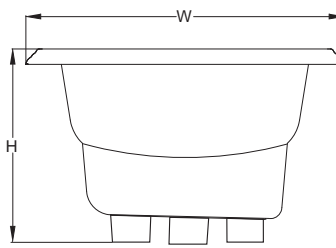

Bellavista 6042 Soaking Bath

Product Codes beginning with: BEL6042BCX

Also applies to products sold under part numbers: JG00, JG05

TECHNICAL SPECIFICATIONS

	English	Metric
Outer Dimensions	59 3/4" L x 41 3/4" W x 26" H	1518 mm L x 1060 mm W x 660 mm H
Interior Dimensions (bottom of bath) L x W (Mid) x W (End)	39" L x 24" W x 24" W	991 mm L x 610 mm W x 610 mm W
Drain Configuration	Center drain	Center drain
Bath Weight (empty)	70 lbs	32 kg
Total Weight/Floor Loading	970 lbs 56 lbs/ft ²	441 kg 273 kg/m ²
Operating Gallonage (max)	78 (max) U.S. Gals	296 (max) L
Electrical Specifications	Each component requires a separate, dedicated GCFI protected circuit(s)	
Chromatherapy (if selected)	120V 15A 60HZ	

GQ88 Light Chromatherapy Add-on Kit

KEY DIMENSIONS

*Deck width reflects only area indicated on detail.

Letter	Description	English	Metric
L	Outer Length	59 3/4"	1518 mm
W	Outer Width	41 3/4"	1060 mm
H	Overall Height	26"	660 mm
A	Overflow Height	20"	508 mm
B	Long Edge to Drain Center	11 3/4"	298 mm
C	Short Edge to Drain Center	32 1/2"	826 mm
D	Drain Shoe Length	6"	152 mm
E	Deck Height	2"	51 mm
F	Deck Width*	3"	76 mm
G	Service Access Dimensions	12" H x 18" L	305 mm x 457 mm
I	Floor Cut-out for Drain	17" x 4"	432 mm x 102 mm

Side View

End View

Drain/Overflow

NOTE: Graphics May Not be to Scale