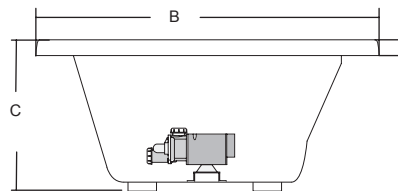

7242 Left Hand / Right Hand Whirlpool Bath

NOU7242WRL1XX
NOU7242WLR1XX

Right Hand Whirlpool Bath
Left Hand Whirlpool Bath

TECHNICAL SPECIFICATIONS

	English	Metric
Outer Dimensions	72" L x 42" W x 20½" H	1828mm x 1067mm x 520mm
Interior Dimensions (bottom of bath) L x W	51" L x 29" W	1295mm x 737mm
Drain/Overflow Configuration	Right Hand / Left Hand Configuration	
Bath Weight (empty)	129lb	58kg
Total Weight/Floor Loading	996lb / 47lb / f²	452kg / 212kg / m²
Operating Gallonage (min-max)	56 U.S. Gal.(min) / 77 U.S. Gal.(max)	212 Liters (min) / 291 Liters (max)
Motor	120V 4.4A 60HZ (a dedicated and protected GFCI circuit must be used)	

Available Accessories:
Tile Flange Kit: 5817000
Skirt: Optional U-Frame P/N F958
Drain Kit: HP55
 Chrome (827)
 Brushed Nickel (826)
 Oil-Rubbed Bronze (845)

KEY DIMENSIONS

Letter	Description	English	Metric
A	Outer Length	72"	1829 mm
B	Outer Width	42"	1067 mm
C	Overall Height	20½"	520 mm
D	Deck Height	2"	51 mm
E	Overflow Height	16¼"	413 mm
F	Drain Shoe Length	8"	203 mm
G	Deck Edge to Drain Center	12"	305mm
H	Service Access	12" x 18"	305mm x 457mm

Left hand unit is shown above. Right hand unit will have a right side orientation.

SIDE VIEW

END VIEW

DRAIN/OVERFLOW