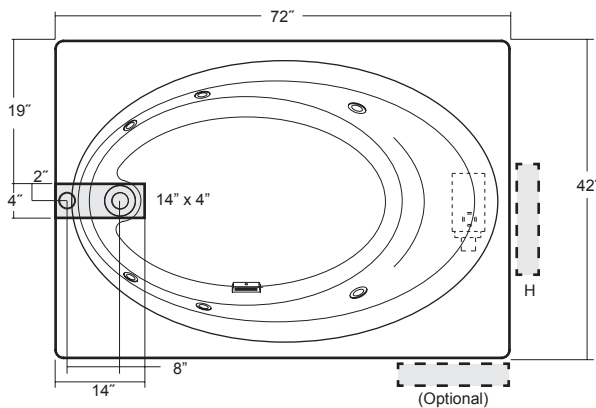

7242 Left Hand / Right Hand Whirlpool Bath

NOU7242WRL1XX
NOU7242WLR1XX

Right Hand Whirlpool Bath
Left Hand Whirlpool Bath

TECHNICAL SPECIFICATIONS

	English	Metric
Outer Dimensions	72" L x 42" W x 20½" H	1828mm x 1067mm x 520mm
Interior Dimensions (bottom of bath) L x W	51" L x 29" W	1295mm x 737mm
Drain/Overflow Configuration	Right Hand / Left Hand Configuration	
Bath Weight (empty)	129lb	58kg
Total Weight/Floor Loading	996lb / 47lb / f²	452kg / 212kg / m²
Operating Gallonage (min-max)	56 U.S. Gal.(min) / 77 U.S. Gal.(max)	212 Liters (min) / 291 Liters (max)
Motor	120V 4.4A 60HZ (a dedicated and protected GFCI circuit must be used)	

FEATURES, UPGRADES & ACCESSORIES

Material Type: High-Gloss Acrylic
Install Type: Drop-In
Available Colors: (W) White, (A) Almond, (O) Oyster
Standard Features: Self-Draining Pump/Motor
 Color-matched suction fitting, jets and air switch
Jets: 6 directionally adjustable jets
Base: Factory pre-leveled
Jet Trim: P556 (3 Kits)
 Chrome (827)
 Brushed Nickel (826)
 Oil-Rubbed Bronze (845)

Available Accessories:
Tile Flange Kit: 5817000
Skirt: Optional U-Frame P/N F958
Drain Kit: HP55
 Chrome (827)
 Brushed Nickel (826)
 Oil-Rubbed Bronze (845)

KEY DIMENSIONS

Letter	Description	English	Metric
A	Outer Length	72"	1829 mm
B	Outer Width	42"	1067 mm
C	Overall Height	20½"	520 mm
D	Deck Height	2"	51 mm
E	Overflow Height	16¼"	413 mm
F	Drain Shoe Length	8"	203 mm
G	Deck Edge to Drain Center	12"	305mm
H	Service Access	12" x 18"	305mm x 457mm

Left hand unit is shown above. Right hand unit will have a right side orientation.

SIDE VIEW

END VIEW

DRAIN/OVERFLOW