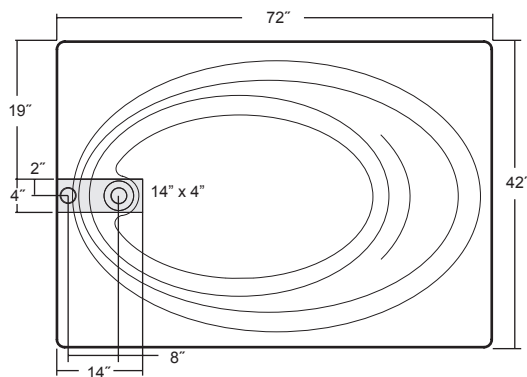

7242 Soaking Bathtub

NOU7242BUXXXX

TECHNICAL SPECIFICATIONS

	English	Metric
Outer Dimensions	72" L x 42" W x 20½" H	1829mm x 1067mm x 521mm
Interior Dimensions (bottom of bath) L x W	51" L x 29" W	1295mm x 737mm
Drain/Blower Configuration	Universal	Universal
Bath Weight (empty)	89lbs	45kg
Total Weight/Floor Loading	956lb / 47lb / ft ²	449kg / 21kg / m ²
Operating Gallonage (min-max)	56 U.S. Gal.(min) / 77 U.S. Gal.(max)	1212 Liters (min) / 291 Liters (max)
Cut Out	70" x 40"	1778mm x 1016mm

KEY DIMENSIONS

Letter	Description	English	Metric
A	Outer Length	72"	1829 mm
B	Outer Width	42"	1067 mm
C	Overall Height	20½"	521 mm
D	Deck Height	2"	51mm
E	Overflow Height	16¼"	413 mm
F	Drain Shoe Length	8"	203 mm
G	Deck Edge to Drain Center	12"	305mm

SIDE VIEW

END VIEW

DRAIN/OVERFLOW