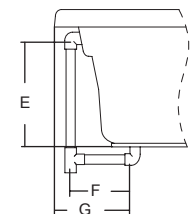

7242 Soaking Bathtub

NOU7242BUXXXX

TECHNICAL SPECIFICATIONS

	English	Metric
Outer Dimensions	72" L x 42" W x 20½" H	1829mm x 1067mm x 521mm
Interior Dimensions (bottom of bath) L x W	51" L x 29" W	1295mm x 737mm
Drain/Blower Configuration	Universal	Universal
Bath Weight (empty)	89lbs	45kg
Total Weight/Floor Loading	956lb / 47lb / ft ²	449kg / 21kg / m ²
Operating Gallonage (min-max)	56 U.S. Gal.(min) / 77 U.S. Gal.(max)	1212 Liters (min) / 291 Liters (max)
Cut Out	70" x 40"	1778mm x 1016mm

KEY DIMENSIONS

Letter	Description	English	Metric
A	Outer Length	72"	1829 mm
B	Outer Width	42"	1067 mm
C	Overall Height	20½"	521 mm
D	Deck Height	2"	51mm
E	Overflow Height	16¼"	413 mm
F	Drain Shoe Length	8"	203 mm
G	Deck Edge to Drain Center	12"	305mm

SIDE VIEW

END VIEW

DRAIN/OVERFLOW