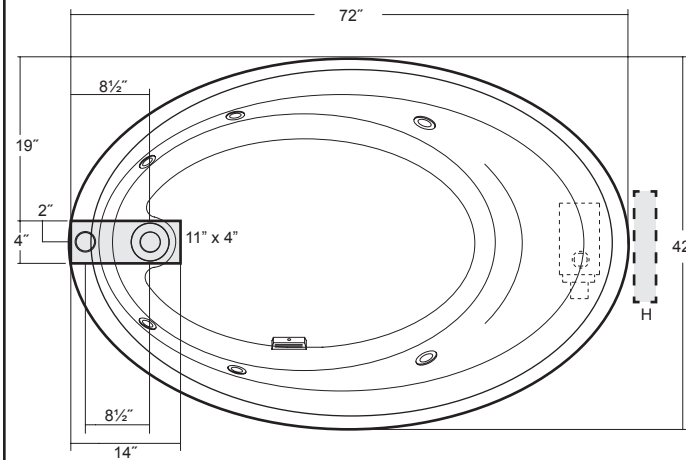

7242 Left Hand / Right Hand Whirlpool Bathtub

OVE7242WLR1XX
OVE7242WRL1XX

Right Hand Whirlpool Bathtub
Left Hand Whirlpool Bathtub

TECHNICAL SPECIFICATIONS

	English	Metric
Outer Dimensions	72" L x 42" W x 20½" H	1829mm x 1067mm x 521mm
Interior Dimensions (bottom of bath) L x W	51" L x 29" W	1295mm x 737mm
Drain/Overflow Configuration	Right Hand / Left Hand Configuration	
Bath Weight (empty)	129lbs	58kg
Total Weight/Floor Loading	996lb / 47lb / ft ²	452kg / 231kg / m ²
Operating Gallonage (min-max)	56 U.S. Gal.(min) / 77 U.S. Gal.(max)	212 Liters (min) / 291 Liters (max)
Cut Out	P/N FP90000	
Motor	120V 4.4A 60HZ (a dedicated and protected GFCI circuit must be used)	

Jets: 6 directionally adjustable jets

Base: Factory pre-leveled

Jet Trim: P556 (3 Kits)
Chrome (827)
Brushed Nickel (826)
Oil-Rubbed Bronze (845)

Available Accessories:

Tile Flange Kit: 5817000

Skirt: Not Available

Drain Kit: HP55
Chrome (827)
Brushed Nickel (826)
Oil-Rubbed Bronze (845)

KEY DIMENSIONS

Letter	Description	English	Metric
A	Outer Length	72"	1829 mm
B	Outer Width	42"	1067 mm
C	Overall Height	20½"	521 mm
D	Deck Height	2"	51mm
E	Overflow Height	16¼"	413 mm
F	Drain Shoe Length	8"	203 mm
G	Deck Edge to Drain Center	12"	305mm
H	Service Access	12" x 18"	305mm x 457mm