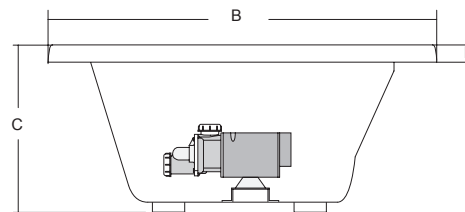

7242 Left Hand / Right Hand Whirlpool Bathtub

OVE7242WLR1XX
OVE7242WRL1XX

Right Hand Whirlpool Bathtub
Left Hand Whirlpool Bathtub

TECHNICAL SPECIFICATIONS

	English	Metric
Outer Dimensions	72" L x 42" W x 20½" H	1829mm x 1067mm x 521mm
Interior Dimensions (bottom of bath) L x W	51" L x 29" W	1295mm x 737mm
Drain/Overflow Configuration	Right Hand / Left Hand Configuration	
Bath Weight (empty)	129lbs	58kg
Total Weight/Floor Loading	996lb / 47lb / ft ²	452kg / 231kg / m ²
Operating Gallonage (min-max)	56 U.S. Gal.(min) / 77 U.S. Gal.(max)	212 Liters (min) / 291 Liters (max)
Cut Out	P/N FP90000	
Motor	120V 4.4A 60HZ (a dedicated and protected GFCI circuit must be used)	

Drain Kit: HP55
Chrome (827)
Brushed Nickel (826)
Oil-Rubbed Bronze (845)

KEY DIMENSIONS

Letter	Description	English	Metric
A	Outer Length	72"	1829 mm
B	Outer Width	42"	1067 mm
C	Overall Height	20½"	521 mm
D	Deck Height	2"	51mm
E	Overflow Height	16¼"	413 mm
F	Drain Shoe Length	8"	203 mm
G	Deck Edge to Drain Center	12"	305mm
H	Service Access	12" x 18"	305mm x 457mm

SIDE VIEW

END VIEW

DRAIN/OVERFLOW

© 2010 Jacuzzi Luxury Bath • For additional information call Customer Service 800-288-4002 • www.jacuzzi.com/technicalspecs

Refer to installation instructions included with fixture before beginning installation. Please confirm product availability and specifications before commencing with any installation work.
PRODUCT SPECIFICATIONS AND AVAILABILITY ARE SUBJECT TO CHANGE WITHOUT NOTICE.