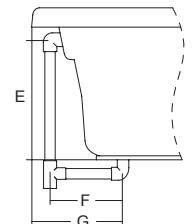

7242 Left Hand / Right Hand Whirlpool Bathtub

OVE7242WLR1XX
OVE7242WRL1XX

Right Hand Whirlpool Bathtub
Left Hand Whirlpool Bathtub

TECHNICAL SPECIFICATIONS

	English	Metric
Outer Dimensions	72" L x 42" W x 20½" H	1829mm x 1067mm x 521mm
Interior Dimensions (bottom of bath) L x W	51" L x 29" W	1295mm x 737mm
Drain/Overflow Configuration	Right Hand / Left Hand Configuration	
Bath Weight (empty)	129lbs	58kg
Total Weight/Floor Loading	996lb / 47lb / ft ²	452kg / 231kg / m ²
Operating Gallonage (min-max)	56 U.S. Gal.(min) / 77 U.S. Gal.(max)	212 Liters (min) / 291 Liters (max)
Cut Out	P/N FP90000	
Motor	120V 4.4A 60HZ (a dedicated and protected GFCI circuit must be used)	

Drain Kit: HP55
Chrome (827)
Brushed Nickel (826)
Oil-Rubbed Bronze (845)

KEY DIMENSIONS

Letter	Description	English	Metric
A	Outer Length	72"	1829 mm
B	Outer Width	42"	1067 mm
C	Overall Height	20½"	521 mm
D	Deck Height	2"	51mm
E	Overflow Height	16¼"	413 mm
F	Drain Shoe Length	8"	203 mm
G	Deck Edge to Drain Center	12"	305mm
H	Service Access	12" x 18"	305mm x 457mm

SIDE VIEW

END VIEW

DRAIN/OVERFLOW

© 2010 Jacuzzi Luxury Bath • For additional information call Customer Service 800-288-4002 • www.jacuzzi.com/technicalspecs

Refer to installation instructions included with fixture before beginning installation. Please confirm product availability and specifications before commencing with any installation work.
PRODUCT SPECIFICATIONS AND AVAILABILITY ARE SUBJECT TO CHANGE WITHOUT NOTICE.