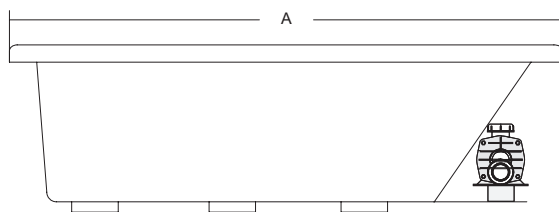

7242 Left Hand / Right Hand Whirlpool Bathtub

OVE7242WLR1XX
OVE7242WRL1XX

Right Hand Whirlpool Bathtub
Left Hand Whirlpool Bathtub

TECHNICAL SPECIFICATIONS

	English	Metric
Outer Dimensions	72" L x 42" W x 20½" H	1829mm x 1067mm x 521mm
Interior Dimensions (bottom of bath) L x W	51" L x 29" W	1295mm x 737mm
Drain/Overflow Configuration	Right Hand / Left Hand Configuration	
Bath Weight (empty)	129lbs	58kg
Total Weight/Floor Loading	996lb / 47lb / ft ²	452kg / 231kg / m ²
Operating Gallonage (min-max)	56 U.S. Gal.(min) / 77 U.S. Gal.(max)	212 Liters (min) / 291 Liters (max)
Cut Out	P/N FP90000	
Motor	120V 4.4A 60HZ (a dedicated and protected GFCI circuit must be used)	

Jets: 6 directionally adjustable jets

Base: Factory pre-leveled

Jet Trim: P556 (3 Kits)
Chrome (827)
Brushed Nickel (826)
Oil-Rubbed Bronze (845)

Available Accessories:

Tile Flange Kit: 5817000

Skirt: Not Available

Drain Kit: HP55
Chrome (827)
Brushed Nickel (826)
Oil-Rubbed Bronze (845)

KEY DIMENSIONS

Letter	Description	English	Metric
A	Outer Length	72"	1829 mm
B	Outer Width	42"	1067 mm
C	Overall Height	20½"	521 mm
D	Deck Height	2"	51mm
E	Overflow Height	16¼"	413 mm
F	Drain Shoe Length	8"	203 mm
G	Deck Edge to Drain Center	12"	305mm
H	Service Access	12" x 18"	305mm x 457mm