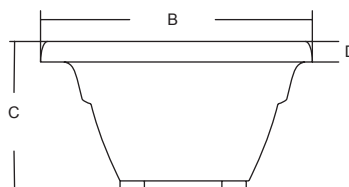

7236 Soaking Bathtub

ALR7236BUXXXX

TECHNICAL SPECIFICATIONS

	English	Metric
Outer Dimensions	72" L x 36" W x 19¼" H	1829mm x 914mm x 489mm
Interior Dimensions (bottom of bath) L x W	50" L x 21" W	1270mm x 533mm
Drain/Overflow Configuration	Universal	
Bath Weight (empty)	70lbs	32kg
Total Weight/Floor Loading	803lb / 44.6lb / f ²	364kg / 20kg / m ²
Operating Gallonage (min-max)	54 U.S. Gal.(max)	24 Liters (max)
Cut Out	70" x 34"	1778mm x 864mm

KEY DIMENSIONS

Letter	Description	English	Metric
A	Outer Length	72"	1829 mm
B	Outer Width	36"	914 mm
C	Overall Height	19¼"	489 mm
D	Deck Height	2"	51mm
E	Overflow Height	15⅝"	391 mm
F	Drain Shoe Length	10⅞"	257 mm
G	Deck Edge to Drain Center	9.5"	241mm

SIDE VIEW

END VIEW

DRAIN/OVERFLOW