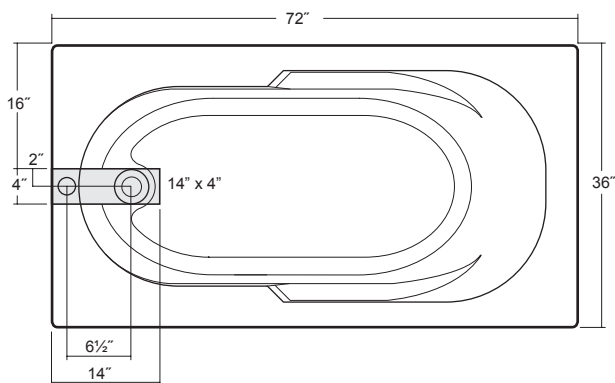

7236 Soaking Bathtub

ALR7236BUXXXX

TECHNICAL SPECIFICATIONS

	English	Metric
Outer Dimensions	72" L x 36" W x 19¼" H	1829mm x 914mm x 489mm
Interior Dimensions (bottom of bath) L x W	50" L x 21" W	1270mm x 533mm
Drain/Overflow Configuration	Universal	
Bath Weight (empty)	70lbs	32kg
Total Weight/Floor Loading	803lb / 44.6lb / f ²	364kg / 20kg / m ²
Operating Gallonage (min-max)	54 U.S. Gal.(max)	24 Liters (max)
Cut Out	70" x 34"	1778mm x 864mm

KEY DIMENSIONS

Letter	Description	English	Metric
A	Outer Length	72"	1829 mm
B	Outer Width	36"	914 mm
C	Overall Height	19¼"	489 mm
D	Deck Height	2"	51mm
E	Overflow Height	15⅝"	391 mm
F	Drain Shoe Length	10⅞"	257 mm
G	Deck Edge to Drain Center	9.5"	241mm

SIDE VIEW

END VIEW

DRAIN/OVERFLOW