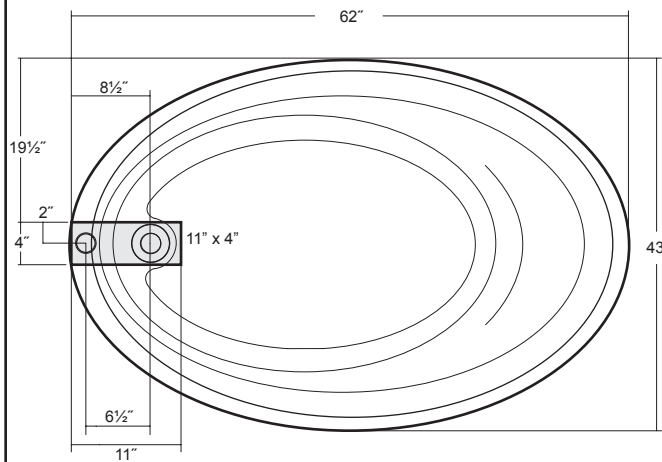

6243 Soaking Bathtub

OVE6243BUXXXX

TECHNICAL SPECIFICATIONS

	English	Metric
Outer Dimensions	62" L x 43" W x 19" H	1524mm x 1092mm x 483mm
Interior Dimensions (bottom of bath) L x W x H	41" L x 27" W x 18"	1041mm x 685mm x 457mm
Drain/Overflow Configuration	Universal	
Bath Weight (empty)	96lbs	28kg
Total Weight/Floor Loading	798lb / 43lb / f ²	362kg / 209kg / m ²
Operating Gallonage (min-max)	35 U.S. Gal.(min) / 54 U.S. Gal.(max)	132 Liters (min) / 204 Liters (max)
Cut Out	P/N FP90000	

KEY DIMENSIONS

Letter	Description	English	Metric
A	Outer Length	62"	1524 mm
B	Outer Width	43"	1092 mm
C	Overall Height	19"	483 mm
D	Deck Height	2"	51mm
E	Overflow Height	15 1/2"	394 mm
F	Drain Shoe Length	9 5/8"	245 mm
G	Deck Edge to Drain Center	12"	305mm

SIDE VIEW

END VIEW

DRAIN/OVERFLOW