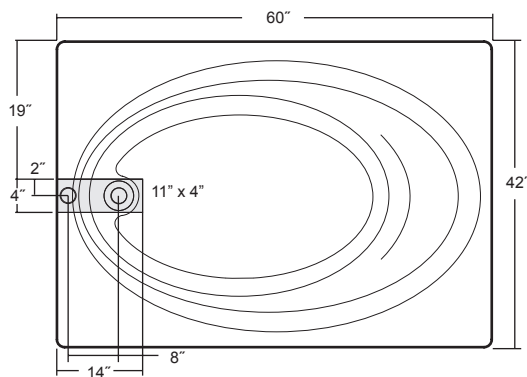

## TECHNICAL SPECIFICATIONS

	English	Metric
Outer Dimensions	60" L x 42" W x 18½" H	1524mm x 1067mm x 470mm
Interior Dimensions (bottom of bath) L x W	41" L x 27" W	1041mm x 685mm
Drain/Blower Configuration	Universal	
Bath Weight (empty)	97lbs	44kg
Total Weight/Floor Loading	797lb / 45½lb / f²	362kg / 22kg / m²
Operating Gallonage (min-max)	35 U.S. Gal.(min) / 54 U.S. Gal.(max)	132 Liters (min) / 204 Liters (max)
Cut Out	58" x 40"	1473mm x 1016mm

## KEY DIMENSIONS

Letter	Description	English	Metric
A	Outer Length	60"	1524 mm
B	Outer Width	42"	1067 mm
C	Overall Height	18½"	470 mm
D	Deck Height	2"	51mm
E	Overflow Height	16¼"	413 mm
F	Drain Shoe Length	8"	203 mm
G	Deck Edge to Drain Center	12"	305mm