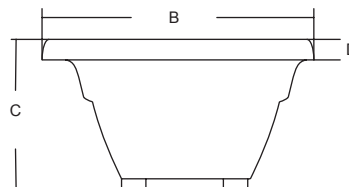

6036 Soaking Bathtub

FES6036BUXXXX

TECHNICAL SPECIFICATIONS

	English	Metric
Outer Dimensions	60" L x 36" W x 19¼" H	1524mm x 914mm x 489mm
Interior Dimensions (bottom of bath) L x W	41" L x 23" W	1041mm x 584mm
Drain/Overflow Configuration	Universal	
Bath Weight (empty)	62lbs	28kg
Total Weight/Floor Loading	785lb / 52lb / ft ²	356kg / 255kg / m ²
Operating Gallonage (min-max)	45 U.S. Gal.(min) / 54 U.S. Gal.(max)	170 Liters (min) / 204 Liters (max)
Cut Out	58" x 34"	1473mm x 864mm

FEATURES, UPGRADES & ACCESSORIES

Material Type: High-Gloss Acrylic
Install Type: Drop-In
Available Colors: (W) White, (A) Almond, (O) Oyster

Available Accessories:
Tile Flange Kit: 5817000
Skirt: Optional U-Frame P/N 9745
Drain Kit: HP55
 Chrome (827)
 Brushed Nickel (826)
 Oil Rubbed Bronze (845)

KEY DIMENSIONS

Letter	Description	English	Metric
A	Outer Length	60"	1524 mm
B	Outer Width	36"	914 mm
C	Overall Height	19¼"	489 mm
D	Deck Height	2"	51mm
E	Overflow Height	15⅜"	391 mm
F	Drain Shoe Length	6½"	165 mm
G	Deck Edge to Drain Center	8⅝"	219mm

SIDE VIEW

END VIEW

DRAIN/OVERFLOW