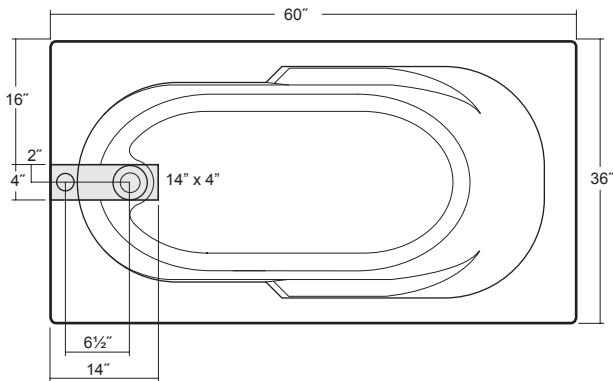

6036 Soaking Bathtub

FES6036BUXXXX

TECHNICAL SPECIFICATIONS

	English	Metric
Outer Dimensions	60" L x 36" W x 19¼" H	1524mm x 914mm x 489mm
Interior Dimensions (bottom of bath) L x W	41" L x 23" W	1041mm x 584mm
Drain/Overflow Configuration	Universal	
Bath Weight (empty)	62lbs	28kg
Total Weight/Floor Loading	785lb / 52lb / ft ²	356kg / 255kg / m ²
Operating Gallonage (min-max)	45 U.S. Gal.(min) / 54 U.S. Gal.(max)	170 Liters (min) / 204 Liters (max)
Cut Out	58" x 34"	1473mm x 864mm

KEY DIMENSIONS

Letter	Description	English	Metric
A	Outer Length	60"	1524 mm
B	Outer Width	36"	914 mm
C	Overall Height	19¼"	489 mm
D	Deck Height	2"	51mm
E	Overflow Height	15⅜"	391 mm
F	Drain Shoe Length	6½"	165 mm
G	Deck Edge to Drain Center	8⅝"	219mm

SIDE VIEW

END VIEW

DRAIN/OVERFLOW