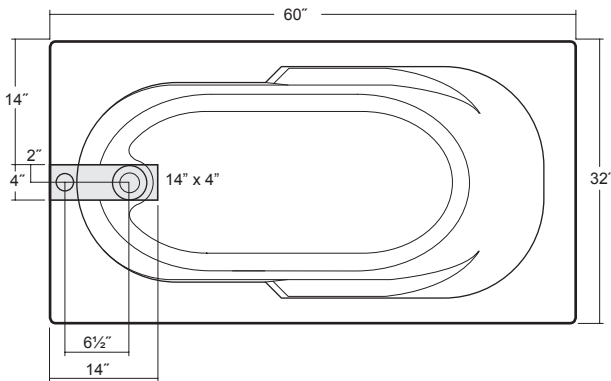

6032 Soaking Bathtub

ALR6032BUXXXX

TECHNICAL SPECIFICATIONS

	English	Metric
Outer Dimensions	60" L x 32" W x 19¼" H	1524mm x 813mm x 489mm
Interior Dimensions (bottom of bath) L x W	41" L x 20" W	1041mm x 508mm
Drain/Overflow Configuration	Universal	
Bath Weight (empty)	58lbs	26kg
Total Weight/Floor Loading	712lb / 53lb / f ²	323kg / 261kg / m ²
Operating Gallonage (min-max)	34 U.S. Gal.(min) / 46 U.S. Gal.(max)	128 Liters (min) / 173 Liters (max)
Cut Out	58" x 30"	1473mm x 762mm

KEY DIMENSIONS

Letter	Description	English	Metric
A	Outer Length	60"	1524 mm
B	Outer Width	32"	813 mm
C	Overall Height	19¼"	489 mm
D	Deck Height	2"	51mm
E	Overflow Height	15¼"	387 mm
F	Drain Shoe Length	6½"	165 mm
G	Deck Edge to Drain Center	8⅝"	219

SIDE VIEW

END VIEW

DRAIN/OVERFLOW