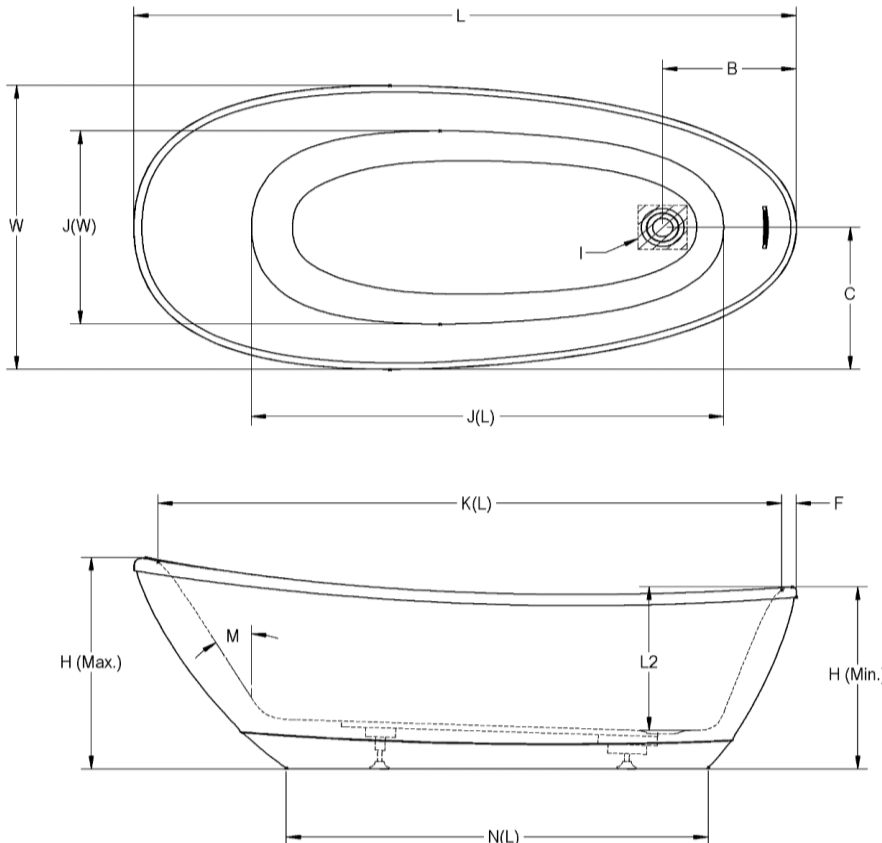

NOTE

The overall dimensions are nominal with a tolerance of +0 and -.25" (6 mm).

CAUTION: The integral overflow cover is not removable. The warranty will be voided if attempted.

KEY DIMENSIONS

*Deck width reflects only area indicated on detail.

NOTE: Drawings not to scale

©2019 Jacuzzi Luxury Bath • For additional information, call Customer Service 800-288-4002 • www.jacuzzi.com/baths
Refer to installation instructions included with fixture before beginning installation. Please confirm product availability and specifications before commencing with any installation work.

PRODUCT SPECIFICATIONS AND AVAILABILITY ARE SUBJECT TO CHANGE WITHOUT NOTICE