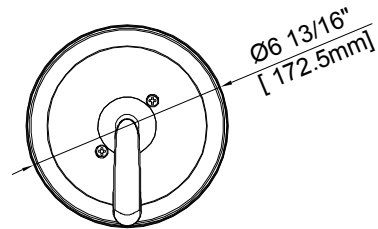

Specifications

MODEL

- PV42826 TUB SHOWER FAUCET - BRUSHED NICKEL
- PV42827 TUB SHOWER FAUCET - CHROME

FEATURES

- Five functions showerhead
- Metal handle
- Solid brass valve
- Max. flow rate: 1.8 GPM at 80 PSI

CODE COMPLIANCE

- ASME A112.18.1 / CSA B125.1
- IAPMO Certified

WARRANTY

- Limited Lifetime Warranty

TUB SHOWER FAUCET

MODEL	FINISH
PV42826	Brushed Nickel
PV42827	Chrome

INSTALLATION DIMENSIONS

Jacuzzi reserves the right to make changes in specifications and materials and to change and discontinue models, both without the notice or obligation. Dimensions are for reference only.