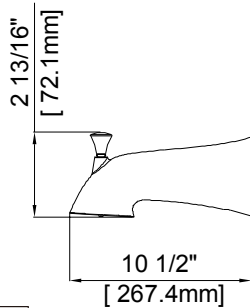

Specifications

MODEL

- PV42826 TUB SHOWER FAUCET - BRUSHED NICKEL
- PV42827 TUB SHOWER FAUCET - CHROME

FEATURES

- Five functions showerhead
- Metal handle
- Solid brass valve
- Max. flow rate: 1.8 GPM at 80 PSI

CODE COMPLIANCE

- ASME A112.18.1 / CSA B125.1
- IAPMO Certified

WARRANTY

- Limited Lifetime Warranty

TUB SHOWER FAUCET

MODEL	FINISH
PV42826	Brushed Nickel
PV42827	Chrome

INSTALLATION DIMENSIONS

Jacuzzi reserves the right to make changes in specifications and materials and to change and discontinue models, both without the notice or obligation. Dimensions are for reference only.