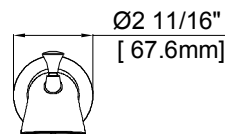

Specifications

MODEL

- PV42826 TUB SHOWER FAUCET - BRUSHED NICKEL
- PV42827 TUB SHOWER FAUCET - CHROME

FEATURES

- Five functions showerhead
- Metal handle
- Solid brass valve
- Max. flow rate: 1.8 GPM at 80 PSI

CODE COMPLIANCE

- ASME A112.18.1 / CSA B125.1
- IAPMO Certified

WARRANTY

- Limited Lifetime Warranty

TUB SHOWER FAUCET

MODEL	FINISH
PV42826	Brushed Nickel
PV42827	Chrome

INSTALLATION DIMENSIONS

Jacuzzi reserves the right to make changes in specifications and materials and to change and discontinue models, both without the notice or obligation. Dimensions are for reference only.