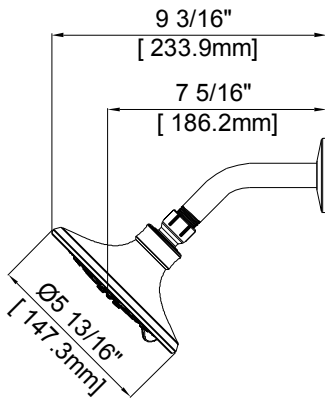

Specifications

MODEL

- PV42826 TUB SHOWER FAUCET - BRUSHED NICKEL
- PV42827 TUB SHOWER FAUCET - CHROME

FEATURES

- Five functions showerhead
- Metal handle
- Solid brass valve
- Max. flow rate: 1.8 GPM at 80 PSI

CODE COMPLIANCE

- ASME A112.18.1 / CSA B125.1
- IAPMO Certified

WARRANTY

- Limited Lifetime Warranty

TUB SHOWER FAUCET

MODEL	FINISH
PV42826	Brushed Nickel
PV42827	Chrome

INSTALLATION DIMENSIONS

Jacuzzi reserves the right to make changes in specifications and materials and to change and discontinue models, both without the notice or obligation. Dimensions are for reference only.