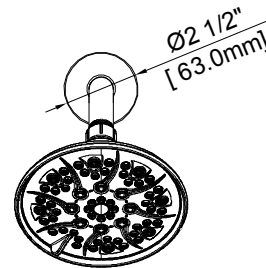

Specifications

MODEL

- PV42826 TUB SHOWER FAUCET - BRUSHED NICKEL
- PV42827 TUB SHOWER FAUCET - CHROME

FEATURES

- Five functions showerhead
- Metal handle
- Solid brass valve
- Max. flow rate: 1.8 GPM at 80 PSI

CODE COMPLIANCE

- ASME A112.18.1 / CSA B125.1
- IAPMO Certified

WARRANTY

- Limited Lifetime Warranty

TUB SHOWER FAUCET

MODEL	FINISH
PV42826	Brushed Nickel
PV42827	Chrome

INSTALLATION DIMENSIONS

Jacuzzi reserves the right to make changes in specifications and materials and to change and discontinue models, both without the notice or obligation. Dimensions are for reference only.