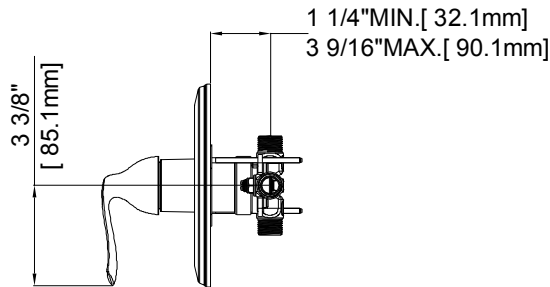

Specifications

MODEL

- PV42826 TUB SHOWER FAUCET - BRUSHED NICKEL
- PV42827 TUB SHOWER FAUCET - CHROME

FEATURES

- Five functions showerhead
- Metal handle
- Solid brass valve
- Max. flow rate: 1.8 GPM at 80 PSI

CODE COMPLIANCE

- ASME A112.18.1 / CSA B125.1
- IAPMO Certified

WARRANTY

- Limited Lifetime Warranty

TUB SHOWER FAUCET

MODEL	FINISH
PV42826	Brushed Nickel
PV42827	Chrome

INSTALLATION DIMENSIONS

Jacuzzi reserves the right to make changes in specifications and materials and to change and discontinue models, both without the notice or obligation. Dimensions are for reference only.