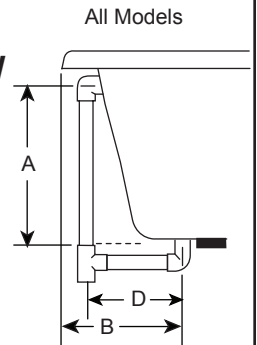

**Signature™ Collection Rectangle w/Armrest Skirted Soaker and Whirlpool Bathtubs**

Letter	Description	SOAKER MODELS J1A7236B	WHIRLPOOL MODELS J1A7236W	WHIRLPOOL MODELS
-	Drain/Motor Location	End	Opposite end of drain location	
-	Cutout	N/A	N/A	
-	Total Weight	995 lbs (451 kg)	1029 lbs (467 kg)	
-	Floor Loading	55 lb/ft <sup>2</sup> (279 kg/m <sup>2</sup> )	57 lb/ft <sup>2</sup> (278 kg/m <sup>2</sup> )	
-	Operating Gallons (Max)	78 gallons (295 liters)	78 gallons (295 liters)	Model with components
-	Product Weight	95 lbs (43 kg)	129 lbs (59 kg)	
-	Soaking Depth	15 (381 mm)	15 (381 mm)	Motor/Pump
L	Outer Length	72" (1829 mm)	72" (1829 mm)	
W	Outer Width	36" (914 mm)	36" (914 mm)	
H	Overall Height	21.75" (552 mm)	21.75" (552 mm)	Heater (if available)
A	Overflow Height	16.25" (413 mm)	16.25" (413 mm)	
B	Deck Edge to Drain Center	14.60" (371 mm)	14.60" (371 mm)	
C	Short Edge to Drain Center	18.00" (457 mm)	18" (457 mm)	
D	Drain Shoe Length	11.50" (292 mm)	11.50" (292 mm)	
E	Deck/Flange Height	1" (25 mm)	1" (25 mm)	
F	Deck Width	3.75" (95 mm)	3.75" (95 mm)	
G	Service Access Dimensions	N/A	Removable Skirt Access	
I	Floor Cutout for Drain	12" x 4" (305 mm x 102 mm)	12" x 4" (305 mm x 102 mm)	
J	Interior Dimensions (bottom of bath) J(L) x J(W)	45" x 22" (1143 mm x 559 mm)	45" x 22" (1143 mm x 559 mm)	

**KEY DIMENSIONS\* [NOTE: The overall dimensions are nominal with a tolerance of +0 and -.25" (6mm).]**

Top View Soaker Models

Top View Whirlpool Models

**DRAIN/OVERFLOW**

**BACKREST ANGLE**

NOTE: Drawings not to scale.