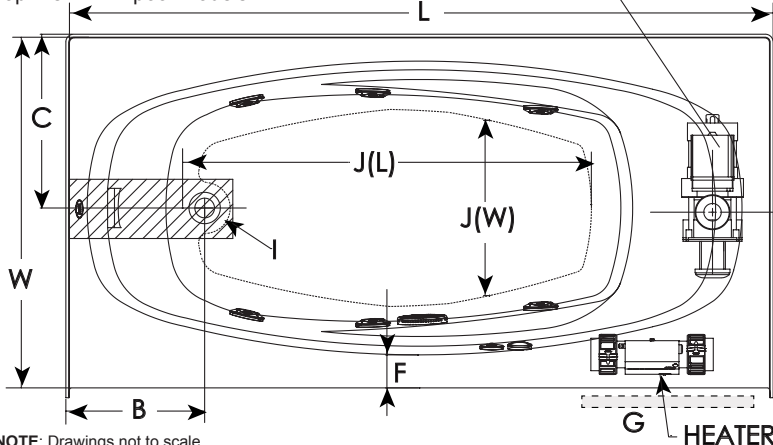

**Signature™ Collection Rectangle w/Armrest Skirted Soaker and Whirlpool Bathtubs**

Letter	Description	SOAKER MODELS J1A7236B	WHIRLPOOL MODELS J1A7236W	WHIRLPOOL MODELS
-	Drain/Motor Location	End	Opposite end of drain location	
-	Cutout	N/A	N/A	
-	Total Weight	995 lbs (451 kg)	1029 lbs (467 kg)	
-	Floor Loading	55 lb/ft <sup>2</sup> (279 kg/m <sup>2</sup> )	57 lb/ft <sup>2</sup> (278 kg/m <sup>2</sup> )	
-	Operating Gallons (Max)	78 gallons (295 liters)	78 gallons (295 liters)	Model with components
-	Product Weight	95 lbs (43 kg)	129 lbs (59 kg)	
-	Soaking Depth	15 (381 mm)	15 (381 mm)	Motor/Pump
L	Outer Length	72" (1829 mm)	72" (1829 mm)	
W	Outer Width	36" (914 mm)	36" (914 mm)	
H	Overall Height	21.75" (552 mm)	21.75" (552 mm)	Heater (if available)
A	Overflow Height	16.25" (413 mm)	16.25" (413 mm)	
B	Deck Edge to Drain Center	14.60" (371 mm)	14.60" (371 mm)	
C	Short Edge to Drain Center	18.00" (457 mm)	18" (457 mm)	
D	Drain Shoe Length	11.50" (292 mm)	11.50" (292 mm)	
E	Deck/Flange Height	1" (25 mm)	1" (25 mm)	
F	Deck Width	3.75" (95 mm)	3.75" (95 mm)	
G	Service Access Dimensions	N/A	Removable Skirt Access	
I	Floor Cutout for Drain	12" x 4" (305 mm x 102 mm)	12" x 4" (305 mm x 102 mm)	
J	Interior Dimensions (bottom of bath) J(L) x J(W)	45" x 22" (1143 mm x 559 mm)	45" x 22" (1143 mm x 559 mm)	

**KEY DIMENSIONS\* [NOTE: The overall dimensions are nominal with a tolerance of +0 and -.25" (6mm).]**

Top View Soaker Models

Top View Whirlpool Models

**DRAIN/OVERFLOW**

**BACKREST ANGLE**

NOTE: Drawings not to scale.