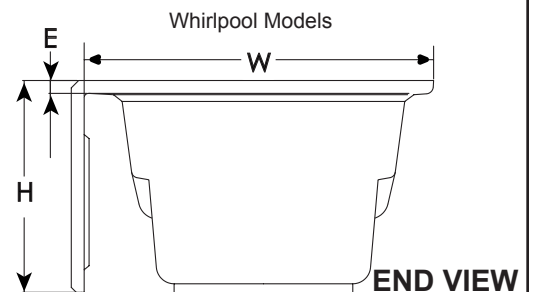

**Signature™ Collection Rectangle w/Armrest Skirted Soaker and Whirlpool Bathtubs**

Letter	Description	SOAKER MODELS J1A7236B	WHIRLPOOL MODELS J1A7236W	WHIRLPOOL MODELS
-	Drain/Motor Location	End	Opposite end of drain location	
-	Cutout	N/A	N/A	
-	Total Weight	995 lbs (451 kg)	1029 lbs (467 kg)	
-	Floor Loading	55 lb/ft <sup>2</sup> (279 kg/m <sup>2</sup> )	57 lb/ft <sup>2</sup> (278 kg/m <sup>2</sup> )	
-	Operating Gallons (Max)	78 gallons (295 liters)	78 gallons (295 liters)	Model with components
-	Product Weight	95 lbs (43 kg)	129 lbs (59 kg)	
-	Soaking Depth	15 (381 mm)	15 (381 mm)	Motor/Pump
L	Outer Length	72" (1829 mm)	72" (1829 mm)	
W	Outer Width	36" (914 mm)	36" (914 mm)	
H	Overall Height	21.75" (552 mm)	21.75" (552 mm)	Heater (if available)
A	Overflow Height	16.25" (413 mm)	16.25" (413 mm)	
B	Deck Edge to Drain Center	14.60" (371 mm)	14.60" (371 mm)	
C	Short Edge to Drain Center	18.00" (457 mm)	18" (457 mm)	
D	Drain Shoe Length	11.50" (292 mm)	11.50" (292 mm)	
E	Deck/Flange Height	1" (25 mm)	1" (25 mm)	
F	Deck Width	3.75" (95 mm)	3.75" (95 mm)	
G	Service Access Dimensions	N/A	Removable Skirt Access	
I	Floor Cutout for Drain	12" x 4" (305 mm x 102 mm)	12" x 4" (305 mm x 102 mm)	
J	Interior Dimensions (bottom of bath) J(L) x J(W)	45" x 22" (1143 mm x 559 mm)	45" x 22" (1143 mm x 559 mm)	

**KEY DIMENSIONS\* [NOTE: The overall dimensions are nominal with a tolerance of +0 and -.25" (6mm).]**

Top View Soaker Models

Top View Whirlpool Models

**DRAIN/OVERFLOW**

**BACKREST ANGLE**

NOTE: Drawings not to scale.