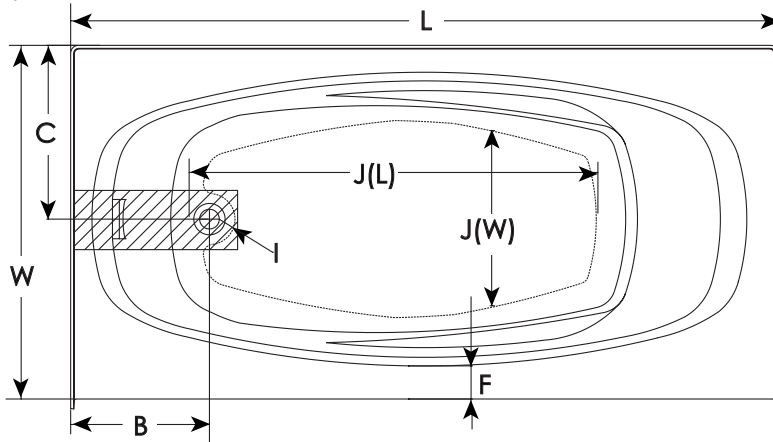

**Signature™ Collection Rectangle w/Armrest Skirted Soaker and Whirlpool Bathtubs**

Letter	Description	SOAKER MODELS J1A7236B	WHIRLPOOL MODELS J1A7236W	WHIRLPOOL MODELS
-	Drain/Motor Location	End	Opposite end of drain location	
-	Cutout	N/A	N/A	
-	Total Weight	995 lbs (451 kg)	1029 lbs (467 kg)	
-	Floor Loading	55 lb/ft <sup>2</sup> (279 kg/m <sup>2</sup> )	57 lb/ft <sup>2</sup> (278 kg/m <sup>2</sup> )	
-	Operating Gallons (Max)	78 gallons (295 liters)	78 gallons (295 liters)	Model with components
-	Product Weight	95 lbs (43 kg)	129 lbs (59 kg)	
-	Soaking Depth	15 (381 mm)	15 (381 mm)	Motor/Pump
L	Outer Length	72" (1829 mm)	72" (1829 mm)	
W	Outer Width	36" (914 mm)	36" (914 mm)	
H	Overall Height	21.75" (552 mm)	21.75" (552 mm)	Heater (if available)
A	Overflow Height	16.25" (413 mm)	16.25" (413 mm)	
B	Deck Edge to Drain Center	14.60" (371 mm)	14.60" (371 mm)	
C	Short Edge to Drain Center	18.00" (457 mm)	18" (457 mm)	
D	Drain Shoe Length	11.50" (292 mm)	11.50" (292 mm)	
E	Deck/Flange Height	1" (25 mm)	1" (25 mm)	
F	Deck Width	3.75" (95 mm)	3.75" (95 mm)	
G	Service Access Dimensions	N/A	Removable Skirt Access	
I	Floor Cutout for Drain	12" x 4" (305 mm x 102 mm)	12" x 4" (305 mm x 102 mm)	
J	Interior Dimensions (bottom of bath) J(L) x J(W)	45" x 22" (1143 mm x 559 mm)	45" x 22" (1143 mm x 559 mm)	

**KEY DIMENSIONS\* [NOTE: The overall dimensions are nominal with a tolerance of +0 and -.25" (6mm).]**

Top View Soaker Models

Top View Whirlpool Models

**DRAIN/OVERFLOW**

**BACKREST ANGLE**

NOTE: Drawings not to scale.