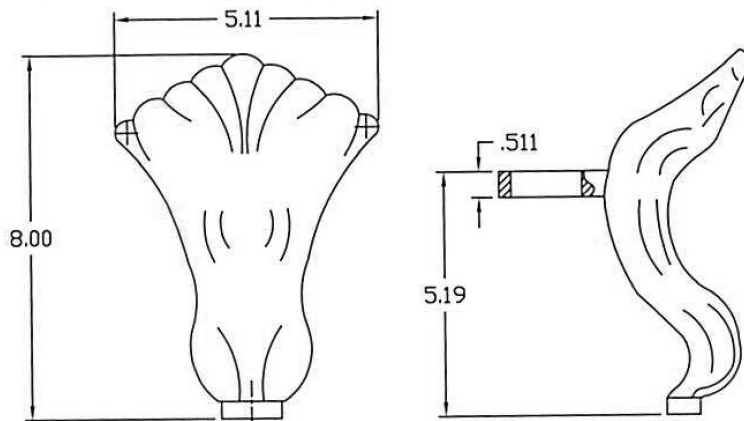

Era Double-Ended & Slipper Claw Feet

EV01	Era Double-Ended Claw Feet
EV07	Era Slipper Claw Feet

Trim finishes available

- 826 Brushed Nickel
- 827 Chrome
- 829 Bright Brass
- 959 White

INSTALLATION NOTES

Refer to installation instructions included with fixture before beginning installation. Please confirm product availability and specifications before commencing with any installation work.

PRODUCT SPECIFICATIONS AND AVAILABILITY ARE SUBJECT TO CHANGE WITHOUT NOTICE.

EV01 Era Double-Ended Claw Feet

For use with EU95 Double Ended 6636
EV00 Double Ended 7142

EV07 Era Slipper Claw Feet

For use with EU70 Era Slipper 6032
EU75 Era Slipper 6934