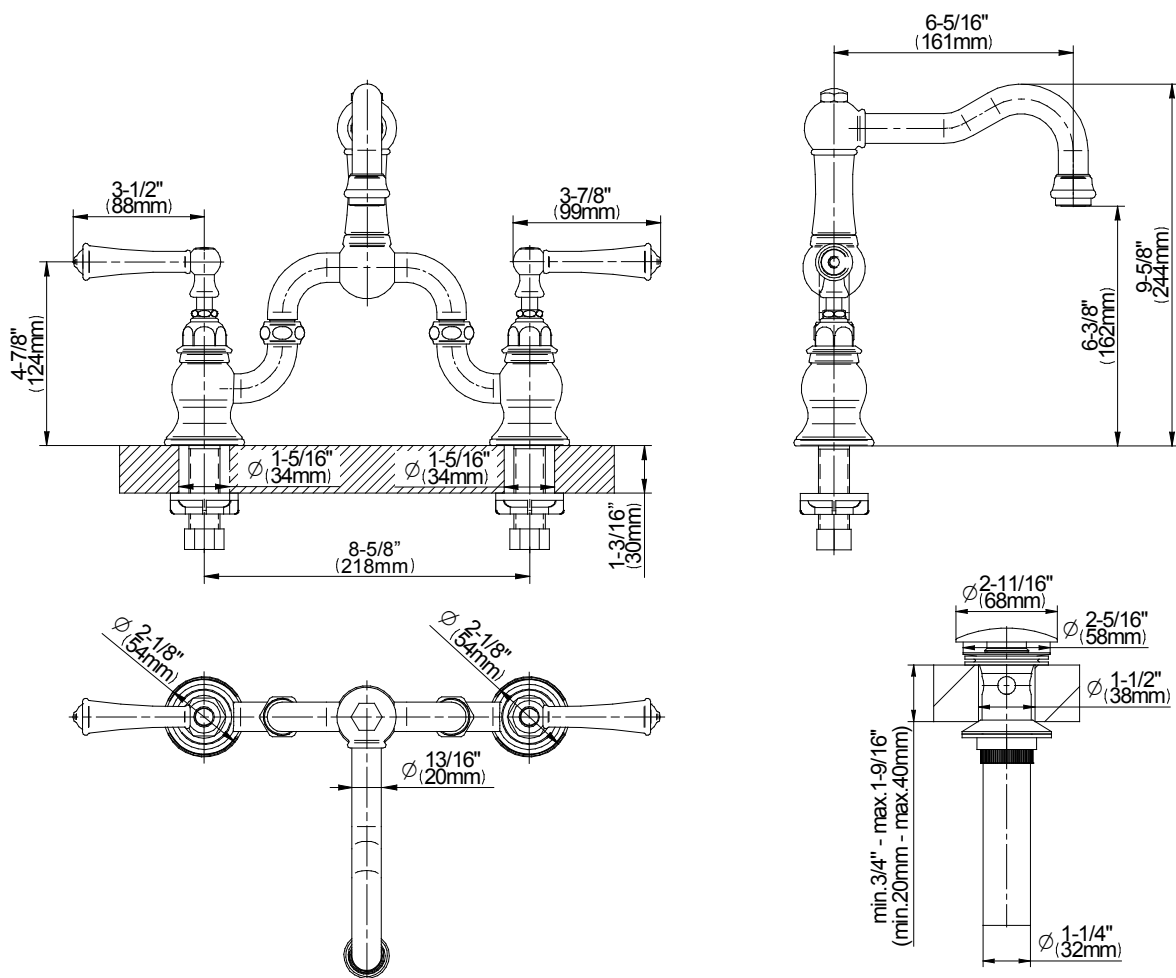

specifications

FEATURES

- Faucet ceramic valve 1/2"
- Max Flow Rate: 1.2 GPM at 60 PSI

CODE COMPLIANCE

- ASME A112.18.1 / CSA B125.1
- IAPMO Certified

WARRANTY

- Limited Lifetime Warranty

BARREA™ Two Hole Lavatory Faucet

MODEL	FINISH
MX80827	Polished Chrome
MX80826	Brushed Nickel
MX80824	Polished Nickel
MX80845	Olive Bronze

INSTALLATION DIMENSIONS

Jacuzzi reserves the right to make changes in specifications and materials and to change and discontinue models, both without the notice or obligation. Dimensions are for reference only.