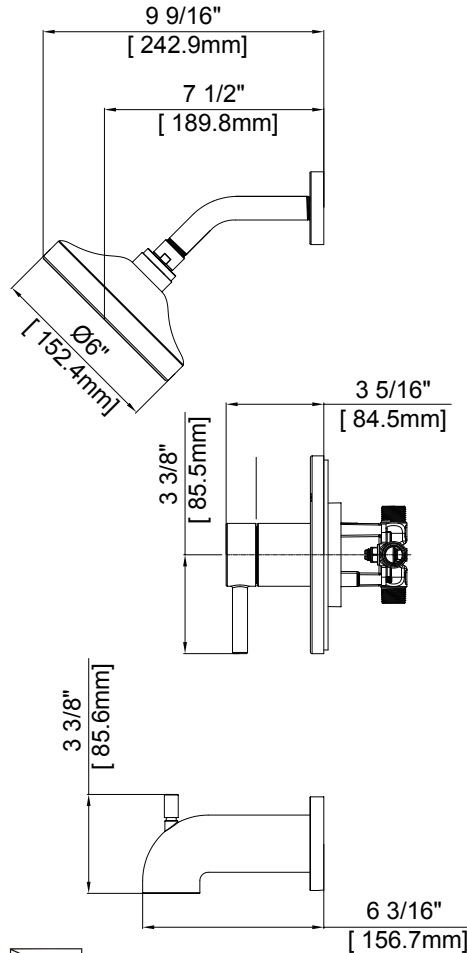

INSTALLATION DIMENSIONS

Jacuzzi reserves the right to make changes in specifications and materials and to change and discontinue models, both without the notice or obligation. Dimensions are for reference only.