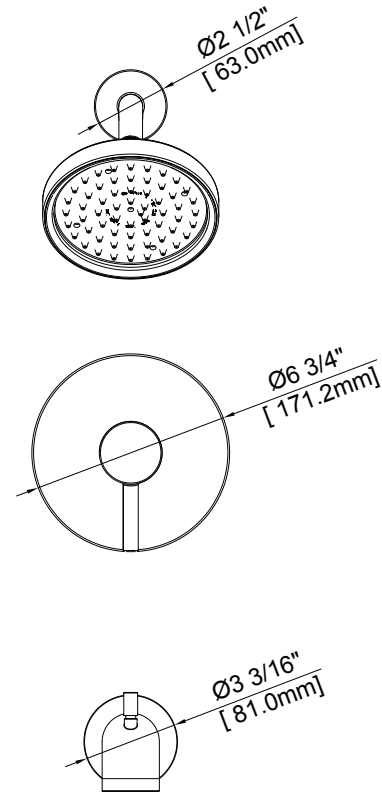

INSTALLATION DIMENSIONS

Jacuzzi reserves the right to make changes in specifications and materials and to change and discontinue models, both without the notice or obligation. Dimensions are for reference only.