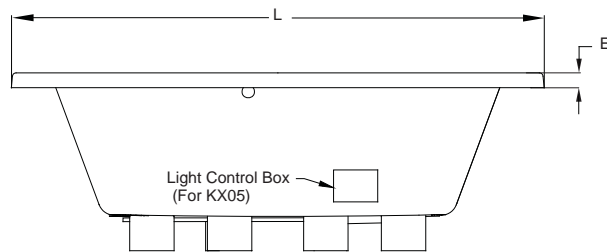

G864 Hand Rails (specify metal finish)

827: Chrome, 826: Brushed Nickel, 845: Oil Rubbed Bronze

EK91 21" Straight Pillow (specify color) 959: White. 958: Almond,

969: Oyster

GD56 Light Chromatherapy Control Kit (for GM80)

## KEY DIMENSIONS

\*Deck width reflects only area indicated on detail.

Side View

Letter	Description	English	Metric
L	Outer Length	72"	1829 mm
W	Outer Width	42"	1067 mm
H	Overall Height	24"	610 mm
A	Overflow Height	17 3/4"	451 mm
B	Long Edge to Drain Center	11 1/2"	292 mm
C	Short Edge to Drain Center	36"	915 mm
D	Drain Shoe Length	6 1/2"	165 mm
E	Deck Height	2"	51 mm
F	Deck Width*	5"	127 mm
G	Service Access Dimensions	12" H x 18" L	305 mm x 457 mm
I	Floor Cut-out for Drain	14" x 4"	356 mm x 102 mm