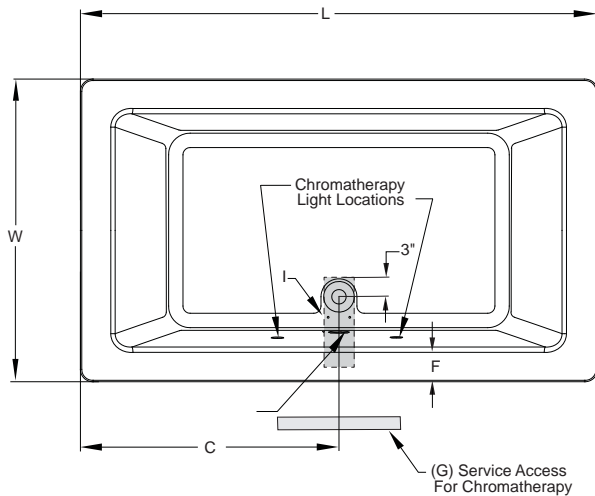

## TECHNICAL SPECIFICATIONS

	English	Metric
Outer Dimensions	72" L x 42" W x 24" H	1829 mm L x 1067 mm W x 610 mm H
Interior Dimensions (bottom of bath) L x W (Mid) x W (End)	49" L x 28" W x 28" W	1245 mm L x 711 mm W x 711 mm W
Drain Configuration	Center drain	Center drain
Bath Weight (empty)	90 lbs	40.8 kg
Total Weight/Floor Loading	1,240 lbs 58.6 lbs/ft <sup>2</sup>	564 kg 286 kg/m <sup>2</sup>
Operating Gallonage (max)	102 (max) U.S. Gals	386 (max) L
Electrical Specifications	<b>Each component requires a separate, dedicated GCFI protected circuit(s)</b>	
Chromatherapy (if selected)	120V 15A 60HZ	

G864 Hand Rails (specify metal finish)

827: Chrome, 826: Brushed Nickel, 845: Oil Rubbed Bronze

EK91 21" Straight Pillow (specify color) 959: White. 958: Almond,

969: Oyster

GD56 Light Chromatherapy Control Kit (for GM80)

## KEY DIMENSIONS

\*Deck width reflects only area indicated on detail.

Side View

Letter	Description	English	Metric
L	Outer Length	72"	1829 mm
W	Outer Width	42"	1067 mm
H	Overall Height	24"	610 mm
A	Overflow Height	17 3/4"	451 mm
B	Long Edge to Drain Center	11 1/2"	292 mm
C	Short Edge to Drain Center	36"	915 mm
D	Drain Shoe Length	6 1/2"	165 mm
E	Deck Height	2"	51 mm
F	Deck Width*	5"	127 mm
G	Service Access Dimensions	12" H x 18" L	305 mm x 457 mm
I	Floor Cut-out for Drain	14" x 4"	356 mm x 102 mm