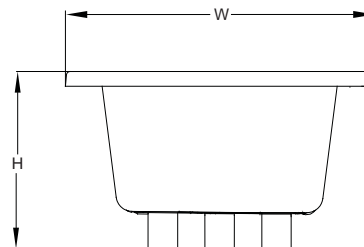

## KEY DIMENSIONS

\*Deck width reflects only area indicated on detail.

Side View

Letter	Description	English	Metric
L	Outer Length	72"	1829 mm
W	Outer Width	42"	1067 mm
H	Overall Height	24"	610 mm
A	Overflow Height	17 3/4"	451 mm
B	Long Edge to Drain Center	11 1/2"	292 mm
C	Short Edge to Drain Center	36"	915 mm
D	Drain Shoe Length	6 1/2"	165 mm
E	Deck Height	2"	51 mm
F	Deck Width*	5"	127 mm
G	Service Access Dimensions	12" H x 18" L	305 mm x 457 mm
I	Floor Cut-out for Drain	14" x 4"	356 mm x 102 mm

End View

Drain/Overflow

NOTE: Graphics May Not be to Scale