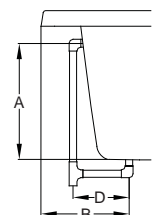

## KEY DIMENSIONS

\*Deck width reflects only area indicated on detail.

Side View

Letter	Description	English	Metric
L	Outer Length	72"	1829 mm
W	Outer Width	42"	1067 mm
H	Overall Height	24"	610 mm
A	Overflow Height	17 3/4"	451 mm
B	Long Edge to Drain Center	11 1/2"	292 mm
C	Short Edge to Drain Center	36"	915 mm
D	Drain Shoe Length	6 1/2"	165 mm
E	Deck Height	2"	51 mm
F	Deck Width*	5"	127 mm
G	Service Access Dimensions	12" H x 18" L	305 mm x 457 mm
I	Floor Cut-out for Drain	14" x 4"	356 mm x 102 mm

End View

Drain/Overflow

NOTE: Graphics May Not be to Scale