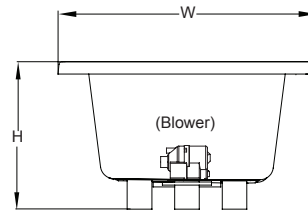

Sia 7242 Pure Air Bath

Product Codes beginning with: SIA7242ACR

Also applies to products sold under part numbers: MN10, MN30

TECHNICAL SPECIFICATIONS

	English	Metric
Outer Dimensions	72" L x 42" W x 24" H	1829 mm L x 1067 mm W x 610 mm H
Interior Dimensions (bottom of bath) L x W (Mid) x W (End)	49" L x 28" W x 28" W	1245 mm L x 711 mm W x 711 mm W
Drain/Blower Configuration	Center drain/Right end blower	Center drain/Right end blower
Bath Weight (empty)	150 lbs	68 kg
Total Weight/Floor Loading	1,300 lbs 61.9 lbs/ft ²	591 kg 302 kg/m ²
Operating Gallonage (min-max)	73 (min) 102 (max) U.S. Gals	276 (min) 486 (max) L
Electrical Specifications	Each component requires a separate, dedicated GCFI protected circuit(s)	
Blower		120V 15A 60HZ
Chromatherapy (if selected)		120V 15A 60HZ

900w blower (with J5 LCD Control Panel)

Available Accessories:

HP55 Rotary Drain Kit (specify metal finish)

G864 Hand Rails (specify metal finish)

827: Chrome, 826: Brushed Nickel, 845: Oil Rubbed Bronze

EK91 21" Straight Pillow (specify color) 959: White, 958: Almond,

969: Oyster

GQ88 Light Chromatherapy Add-on Kit

KEY DIMENSIONS

Letter	Description	English	Metric
L	Outer Length	72"	1829 mm
W	Outer Width	42"	1067 mm
H	Overall Height	24"	610 mm
A	Overflow Height	17.75"	457 mm
B	Long Edge to Drain Center	11.50"	294 mm
C	Short Edge to Drain Center	36"	457 mm
D	Drain Shoe Length	6 1/2"	165 mm
E	Deck Height	2"	76 mm
F	Deck Width*	5"	127 mm
G	Service Access Dimensions	12" H x 18" L	305 mm x 457 mm
I	Floor Cut-out for Drain	14" x 4"	356 mm x 102 mm