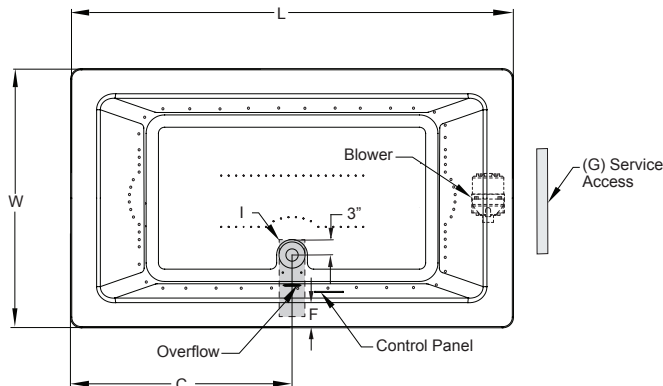

900w blower (with J5 LCD Control Panel)

Available Accessories:

HP55 Rotary Drain Kit (specify metal finish)

G864 Hand Rails (specify metal finish)

827: Chrome, 826: Brushed Nickel, 845: Oil Rubbed Bronze

EK91 21" Straight Pillow (specify color) 959: White, 958: Almond,

969: Oyster

GQ88 Light Chromatherapy Add-on Kit

KEY DIMENSIONS

Letter	Description	English	Metric
L	Outer Length	72"	1829 mm
W	Outer Width	42"	1067 mm
H	Overall Height	24"	610 mm
A	Overflow Height	17.75"	457 mm
B	Long Edge to Drain Center	11.50"	294 mm
C	Short Edge to Drain Center	36"	457 mm
D	Drain Shoe Length	6 1/2"	165 mm
E	Deck Height	2"	76 mm
F	Deck Width*	5"	127 mm
G	Service Access Dimensions	12" H x 18" L	305 mm x 457 mm
I	Floor Cut-out for Drain	14" x 4"	356 mm x 102 mm