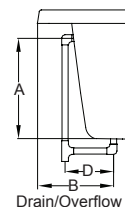

969: Oyster

GQ88 Light Chromatherapy Add-on Kit

KEY DIMENSIONS

Letter	Description	English	Metric
L	Outer Length	72"	1829 mm
W	Outer Width	42"	1067 mm
H	Overall Height	24"	610 mm
A	Overflow Height	17.75"	457 mm
B	Long Edge to Drain Center	11.50"	294 mm
C	Short Edge to Drain Center	36"	457 mm
D	Drain Shoe Length	6 1/2"	165 mm
E	Deck Height	2"	76 mm
F	Deck Width*	5"	127 mm
G	Service Access Dimensions	12" H x 18" L	305 mm x 457 mm
I	Floor Cut-out for Drain	14" x 4"	356 mm x 102 mm