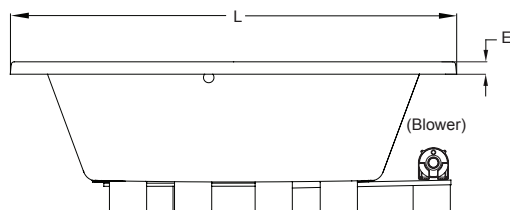

969: Oyster

GQ88 Light Chromatherapy Add-on Kit

KEY DIMENSIONS

Letter	Description	English	Metric
L	Outer Length	72"	1829 mm
W	Outer Width	42"	1067 mm
H	Overall Height	24"	610 mm
A	Overflow Height	17.75"	457 mm
B	Long Edge to Drain Center	11.50"	294 mm
C	Short Edge to Drain Center	36"	457 mm
D	Drain Shoe Length	6 1/2"	165 mm
E	Deck Height	2"	76 mm
F	Deck Width*	5"	127 mm
G	Service Access Dimensions	12" H x 18" L	305 mm x 457 mm
I	Floor Cut-out for Drain	14" x 4"	356 mm x 102 mm