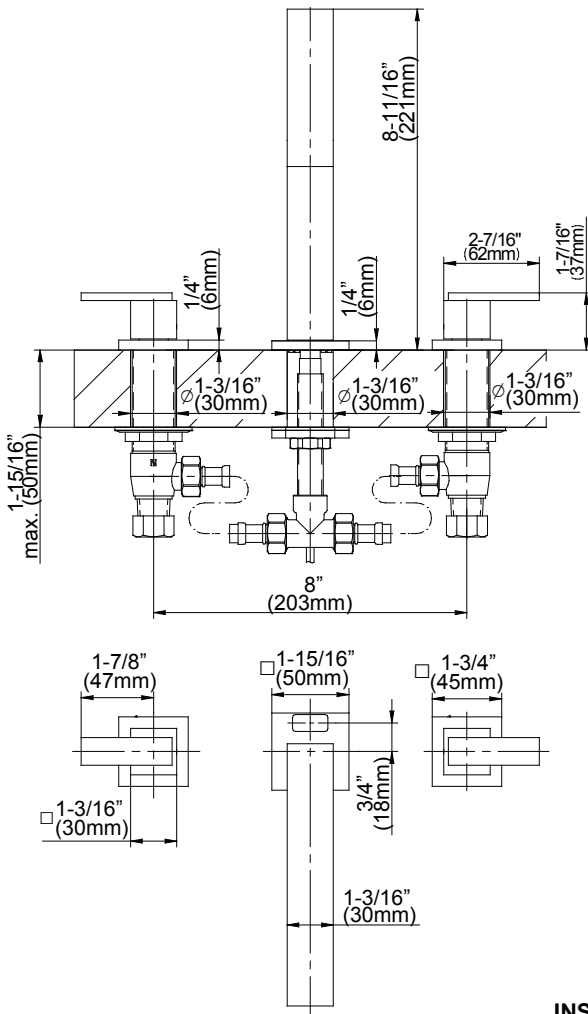

specifications

FEATURES

- Faucet ceramic valve 1/2"
- Max Flow Rate: 1.2 GPM at 60 PSI

CODE COMPLIANCE

- ASME A112.18.1 / CSA B125.1
- IAPMO Certified

WARRANTY

- Limited Lifetime Warranty

MINCIO™ Widespread Lavatory Faucet

MODEL	FINISH
MX81827	Polished Chrome
MX81826	Brushed Nickel

INSTALLATION DIMENSIONS

Jacuzzi reserves the right to make changes in specifications and materials and to change and discontinue models, both without the notice or obligation. Dimensions are for reference only.