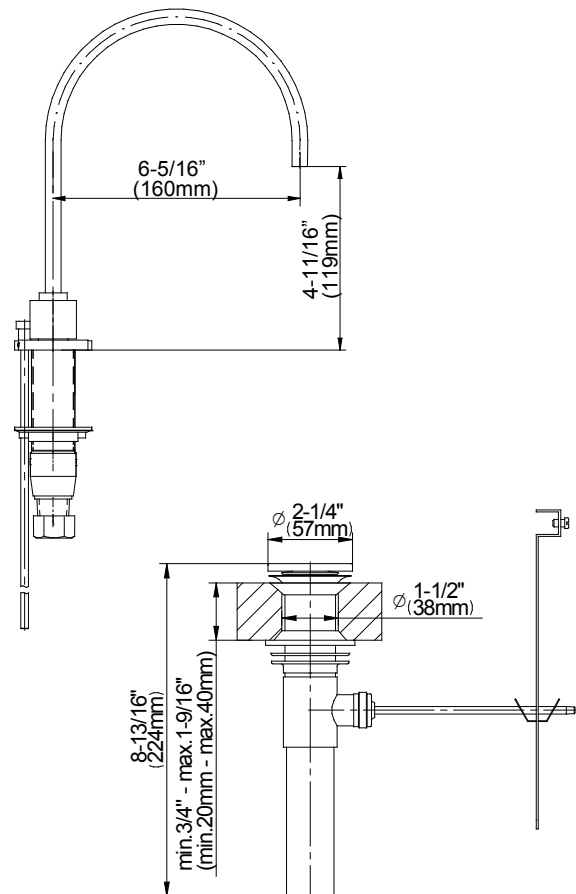

specifications

FEATURES

- Faucet ceramic valve 1/2"
- Max Flow Rate: 1.2 GPM at 60 PSI

CODE COMPLIANCE

- ASME A112.18.1 / CSA B125.1
- IAPMO Certified

WARRANTY

- Limited Lifetime Warranty

MINCIO™ Widespread Lavatory Faucet

MODEL	FINISH
MX81827	Polished Chrome
MX81826	Brushed Nickel

INSTALLATION DIMENSIONS

Jacuzzi reserves the right to make changes in specifications and materials and to change and discontinue models, both without the notice or obligation. Dimensions are for reference only.