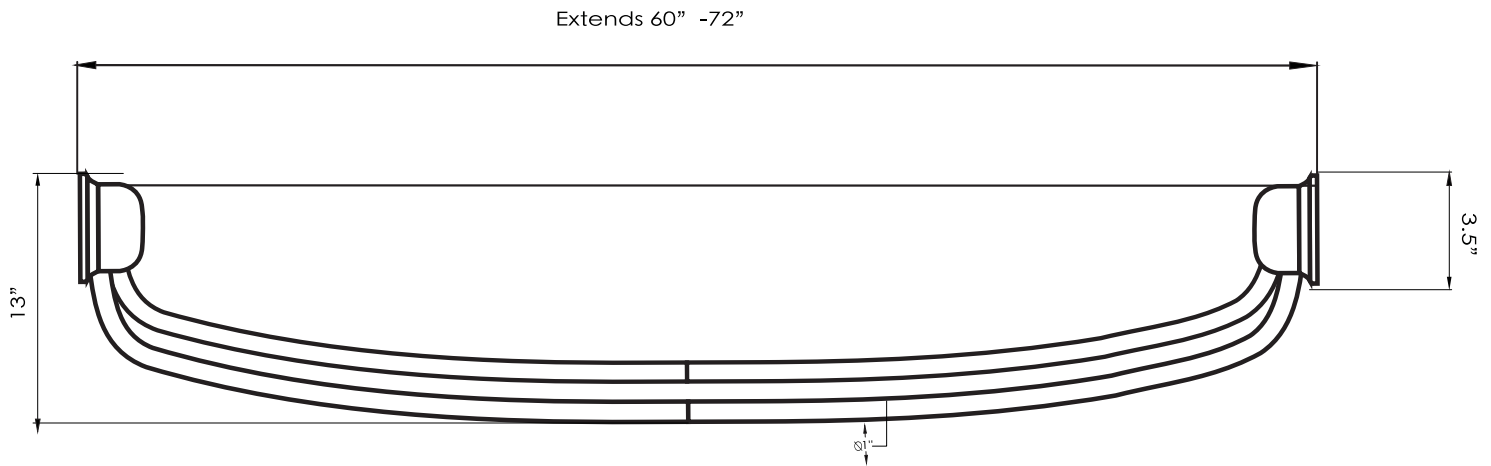

specifications

MODEL

- PQ31826 60"-72" DOUBLE ALUMINUM CURVED ROD- BRUSHED NICKEL
- PQ31827 60"-72" DOUBLE ALUMINUM CURVED ROD- CHROME
- PQ31845 60"-72" DOUBLE ALUMINUM CURVED ROD- OIL RUBBED BRONZE

FEATURES

- Rust free aluminum finish
- Curved design adds elbow room
- Adjustable from 60" to 72"
- Hardware included
- No cutting required
- Double curved design provides an extra bar for a shower liner or to hang towels.

WARRANTY

- One Year From Time Of Purchase

DOUBLE CURVED SHOWER ROD

MODEL	FINISH
PQ31826	Brushed Nickel
PQ31827	Chrome
PQ31845	Oil Rubbed Bronze

INSTALLATION DIMENSIONS

Jacuzzi® reserves the right to make changes in specifications and materials and to change and discontinue models, both without notice or obligation. Dimensions are for reference only.