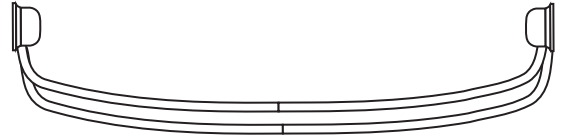

specifications

MODEL

- PQ31826 60"-72" DOUBLE ALUMINUM CURVED ROD- BRUSHED NICKEL
- PQ31827 60"-72" DOUBLE ALUMINUM CURVED ROD- CHROME
- PQ31845 60"-72" DOUBLE ALUMINUM CURVED ROD- OIL RUBBED BRONZE

FEATURES

- Rust free aluminum finish
- Curved design adds elbow room
- Adjustable from 60" to 72"
- Hardware included
- No cutting required
- Double curved design provides an extra bar for a shower liner or to hang towels.

WARRANTY

- One Year From Time Of Purchase

DOUBLE CURVED SHOWER ROD

MODEL	FINISH
PQ31826	Brushed Nickel
PQ31827	Chrome
PQ31845	Oil Rubbed Bronze

INSTALLATION DIMENSIONS

Jacuzzi® reserves the right to make changes in specifications and materials and to change and discontinue models, both without notice or obligation. Dimensions are for reference only.