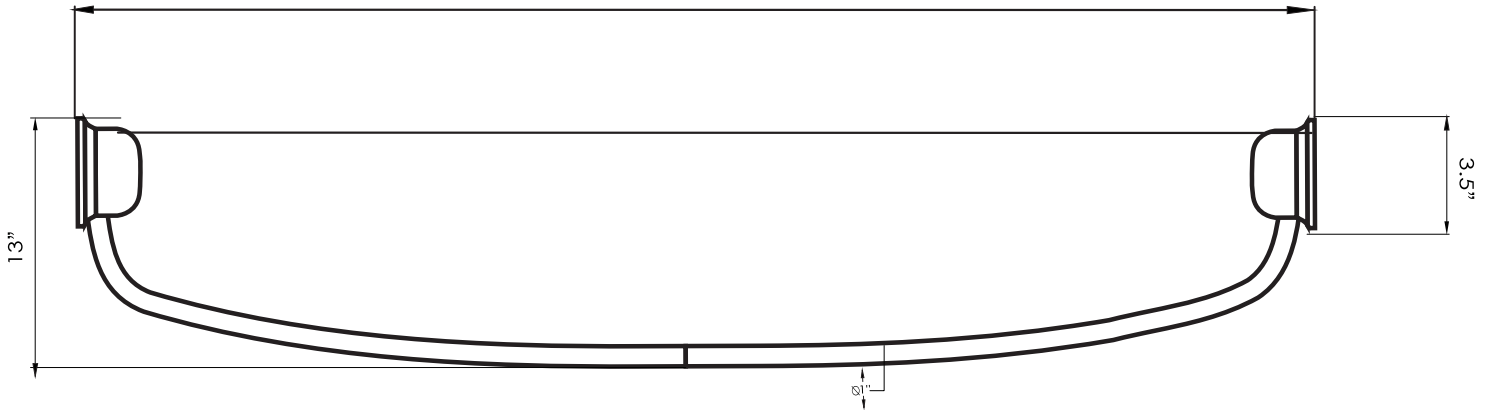

## FEATURES

- Rust free aluminum finish
- Curved design adds elbow room
- Adjustable from 60" to 72"
- Hardware included
- No cutting required

## WARRANTY

- One Year From Time Of Purchase

CURVED SHOWER ROD

MODEL	FINISH
PQ30827	Chrome
PQ30826	Brushed Nickel
PQ30854	Oil Rubbed Bronze

Extends 60" -72"