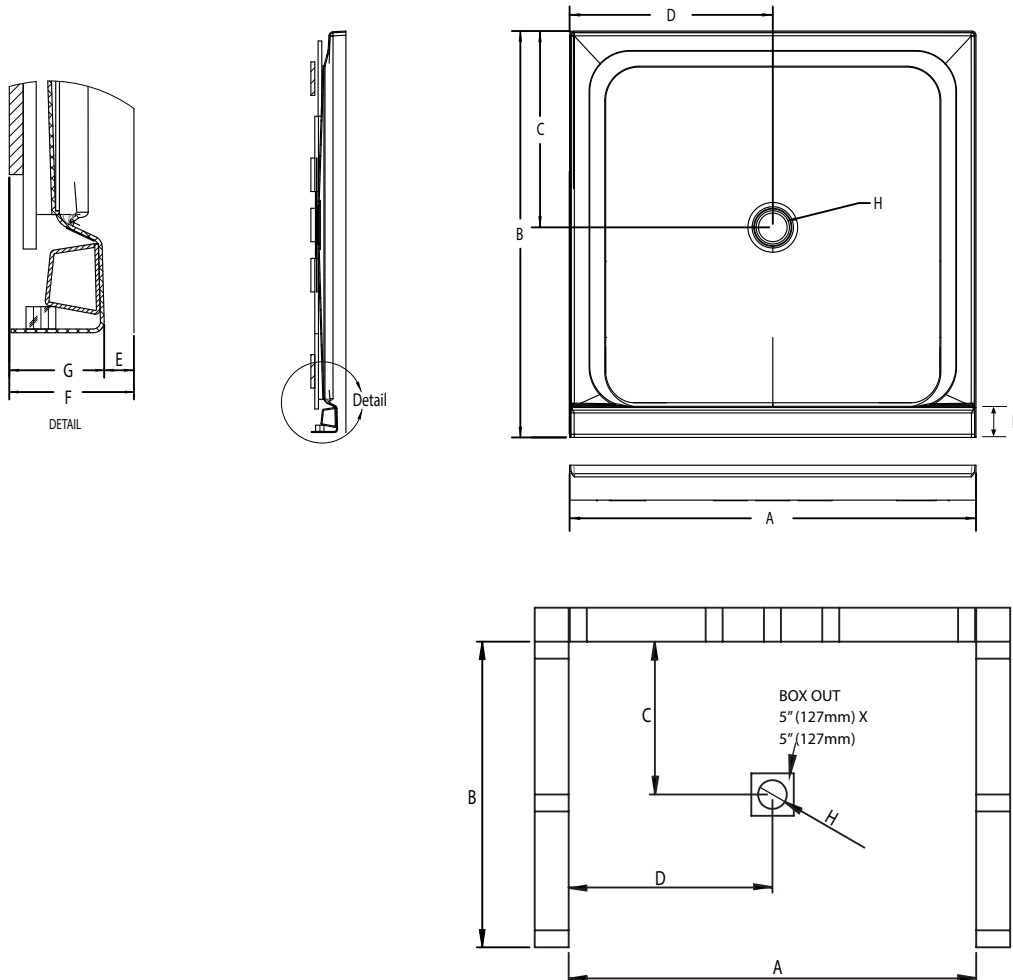

4848 Catalina® Shower Pan

TECHNICAL SPECIFICATIONS

Dimensions	
Weight (Empty)	55 lbs (25 kg)
Weight (Packaged)	60 lbs (27 kg)
Overall Dimensions	48" (1220 mm) x 48" (1220 mm) x 3-3/16" (81 mm)
Drain Location	Center
Total Weight (Floor Loading)	22.2 lbs/ft² (109 kg/m)²
Water Pressure Requirement	N/A
A. Overall Length	48" (1220 mm)
B. Overall Width (Includes Nailing Flange)	48" (1220 mm)
C. Drain Rough-In (From Back Wall)	23 3/16" (589 mm)
D. Drain Rough-In (From side wall)	24" (610 mm)
E. Flange Height	1" (25.4 mm)
F. Overall Height (Includes Nailing Flange)	4-3/16" (106 mm)
G. Skirt Height	3-3/16" (81 mm)
H. Drain Diameter	3-3/8" (86 mm)
I. Threshold Width	3-1/4" (83 mm)
Accessories	
Drain Kit with Strainer (Sold Separately)	MB28827

KEY DIMENSIONS

© 2015 Jacuzzi Luxury Bath • For additional information call Customer Service 800-288-4002 • <http://www.jacuzzi.com/baths/support/specs-and-manuals/>
Refer to installation instructions included with fixture before beginning installation. Please confirm product availability and specifications before commencing with any installation work.
PRODUCT SPECIFICATIONS AND AVAILABILITY ARE SUBJECT TO CHANGE WITHOUT NOTICE.