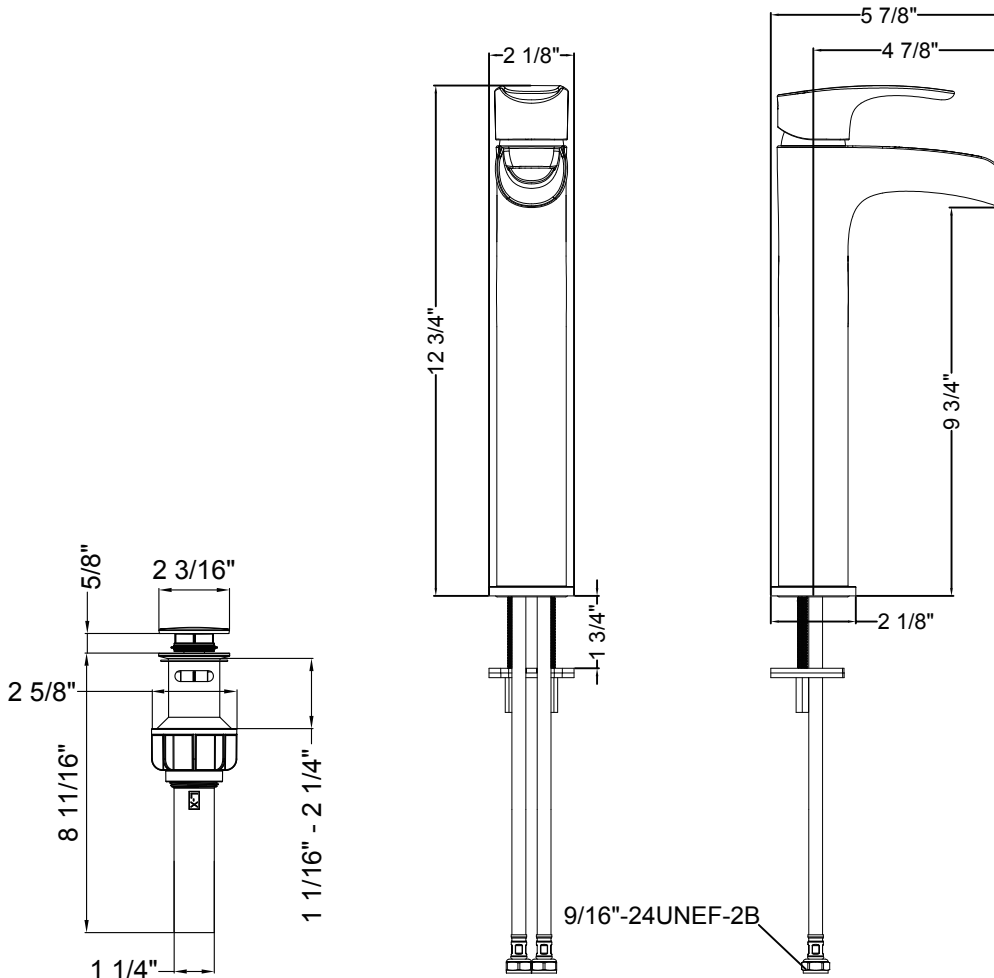

specifications

MODEL

- 71-BVF11-J BATHROOM FAUCET - POLISHED CHROME
- 71-BVF11-BN-J BATHROOM FAUCET - BRUSHED NICKEL
- 71-BVF11-BB-J BATHROOM FAUCET - OIL RUBBED BRONZE

FEATURES

- Ceramic Cartridge
- Metal handle
- Brass spout
- Max. flow rate: 1.2 GPM at 60 PSI

CODE COMPLIANCE

- ASME A112.18.1 / CSA B125.1
- IAPMO Certified

WARRANTY

- Limited Lifetime Warranty

MODEL	FINISH
71-BVF-11-J	POLISHED CHROME
71-BVF-11-BN-J	Brushed Nickel
71-BVF-11-BB-J	Oil Rubbed Bronze

INSTALLATION DIMENSIONS

Jacuzzi reserves the right to make changes in specifications and materials and to change and discontinue models, both without the notice or obligation. Dimensions are for reference only.