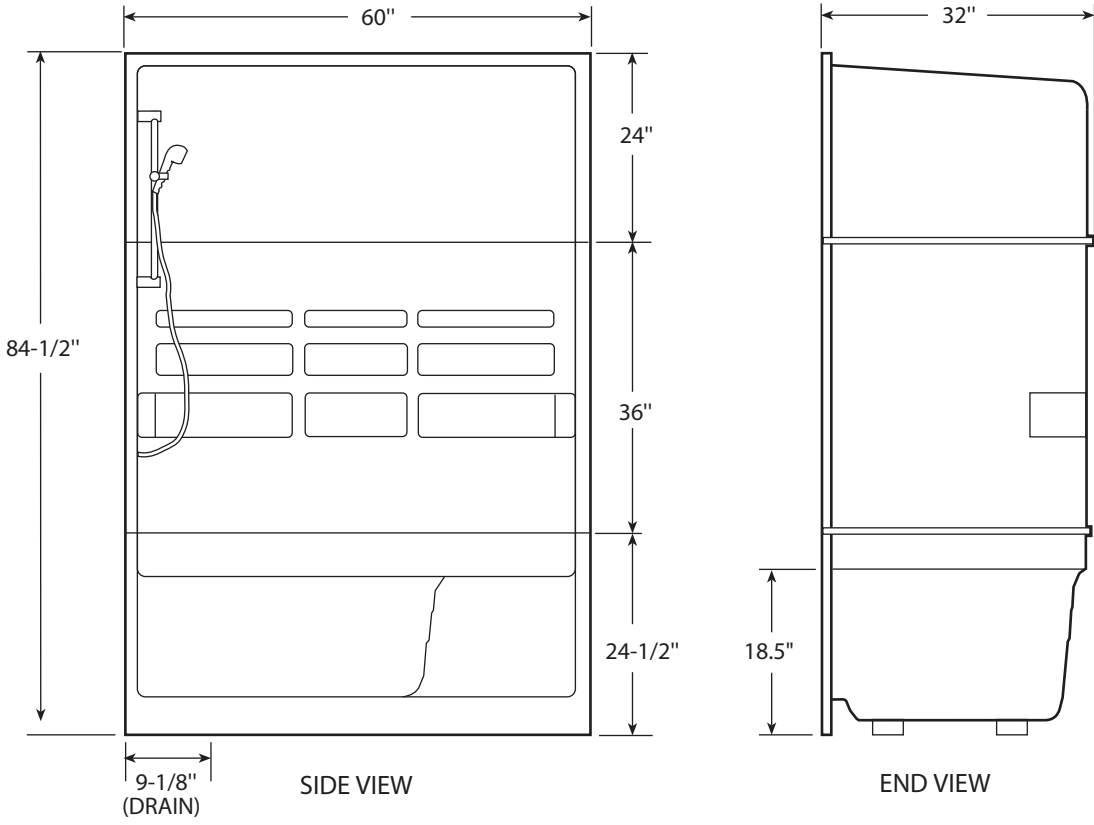

Bonaire® Shower with Seat

NOTE

The overall dimensions are nominal with a tolerance of +0 and -.25" (6mm).

Key Dimensions

DIMENSIONS	TOTAL WEIGHT/ FLOOR LOADING	PRODUCT WEIGHT
60" (1524 mm) L	346 lb/(157 kg)	146 lb
32" (813 mm) W	45 lbs./sq. ft./(220 kg/sq. m)	(66 kg)
84-1/2" (2146 mm) H		