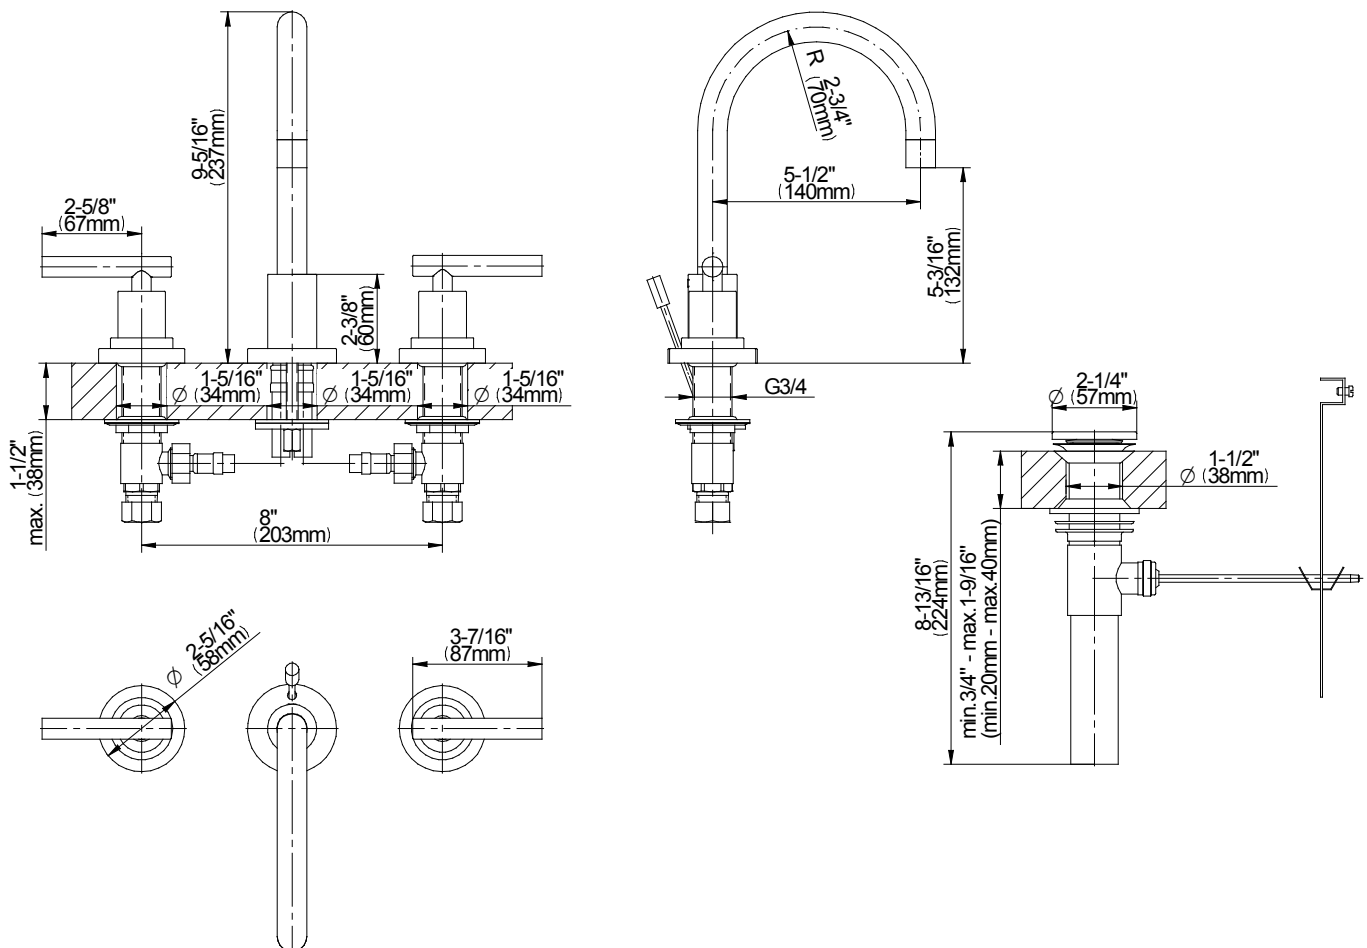

specifications

FEATURES

- Faucet ceramic valve 1/2"
- Max Flow Rate: 1.2 GPM at 60 PSI

CODE COMPLIANCE

- ASME A112.18.1 / CSA B125.1
- IAPMO Certified

WARRANTY

- Limited Lifetime Warranty

SALONE™ Widespread Lavatory Faucet

MODEL	FINISH
MX84827	Polished Chrome
MX84826	Brushed Nickel

INSTALLATION DIMENSIONS

Jacuzzi reserves the right to make changes in specifications and materials and to change and discontinue models, both without the notice or obligation. Dimensions are for reference only.