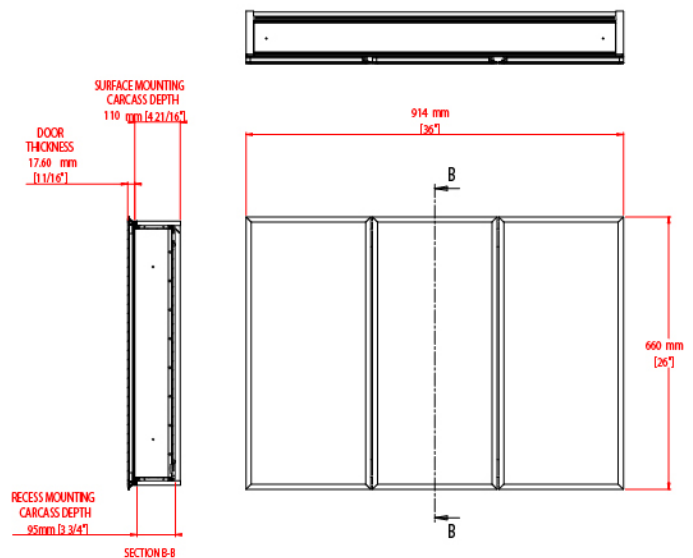

### PACKAGING DIMENSIONS W X D X H

1043mm (41") x 200mm (7.88") x 810mm (31.9")

ISTA 3A Packaging  
(International Safe Transit Association)

Recommended Drill size 8mm (5/16")

### FEATURES

- Can be recessed or surface mounted
- Easy to install Hang 'N' Lock system
- Double sided mirror doors with bevel on front glass
- 165° Sprung Hinge
- Mirror back panel
- 9 Adjustable toughened glass shelves
- Mirror glass side panels for surface mounting
- Optional pin handles for doors