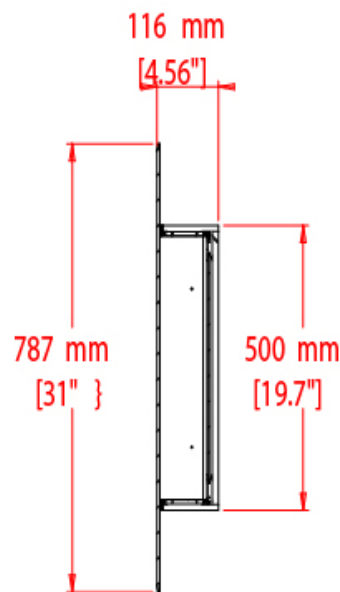

### PACKAGING DIMENSIONS W X D X H

615mm (24.2") x 175mm (6.9") x 885mm (34.8")

ISTA 3A Packaging  
(International Safe Transit Association)

Recommended Drill size 8mm (5/16")

### FEATURES

- Can be recessed or surface mounted
- Easy to install Hang 'N' Lock system
- Double sided mirror doors with bevel on front glass
- 165° Sprung Hinge
- Mirror back panel
- 2 Adjustable toughened glass shelves
- Mirror glass side panels for surface mounting
- Optional pin handles for doors