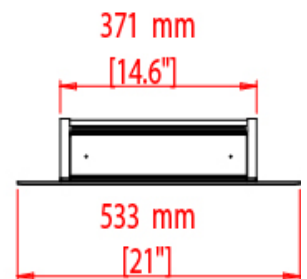

SECTION A-A