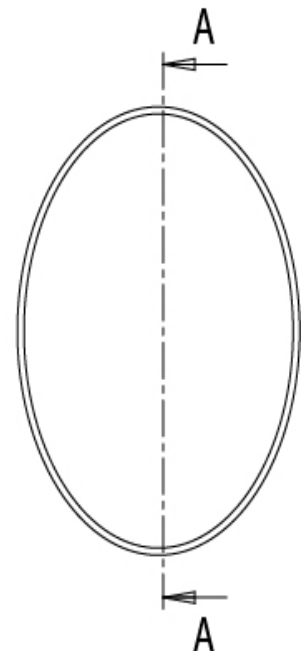

INSTALLATION DIMENSIONS (APPROXIMATE)

Jacuzzi reserves the right to make changes in specifications and materials and to change and discontinue models, both without the notice or obligation. Dimensions are for reference only.