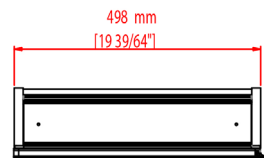

INSTALLATION DIMENSIONS (APPROXIMATE)

Jacuzzi reserves the right to make changes in specifications and materials and to change and discontinue models, both without the notice or obligation. Dimensions are for reference only.