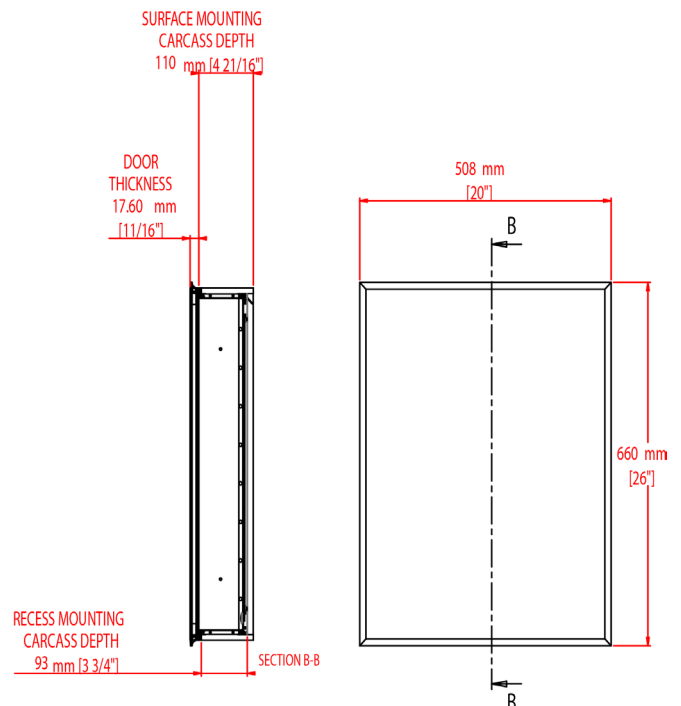

### PACKAGING DIMENSIONS W X D X H

627mm (24.68") x 191mm (7.52") x 810mm (31.9")

ISTA 3A Packaging  
(International Safe Transit Association)

Recommended Drill size 8mm (5/16")

### FEATURES

- Can be recessed or surface mounted
- Easy to install Hang 'N' Lock system
- Double sided mirror doors with bevel on front glass
- 165° Sprung Hinge
- Mirror back panel
- 2 Adjustable toughened glass shelves
- Mirror glass side panels for surface mounting
- Optional pin handles for doors