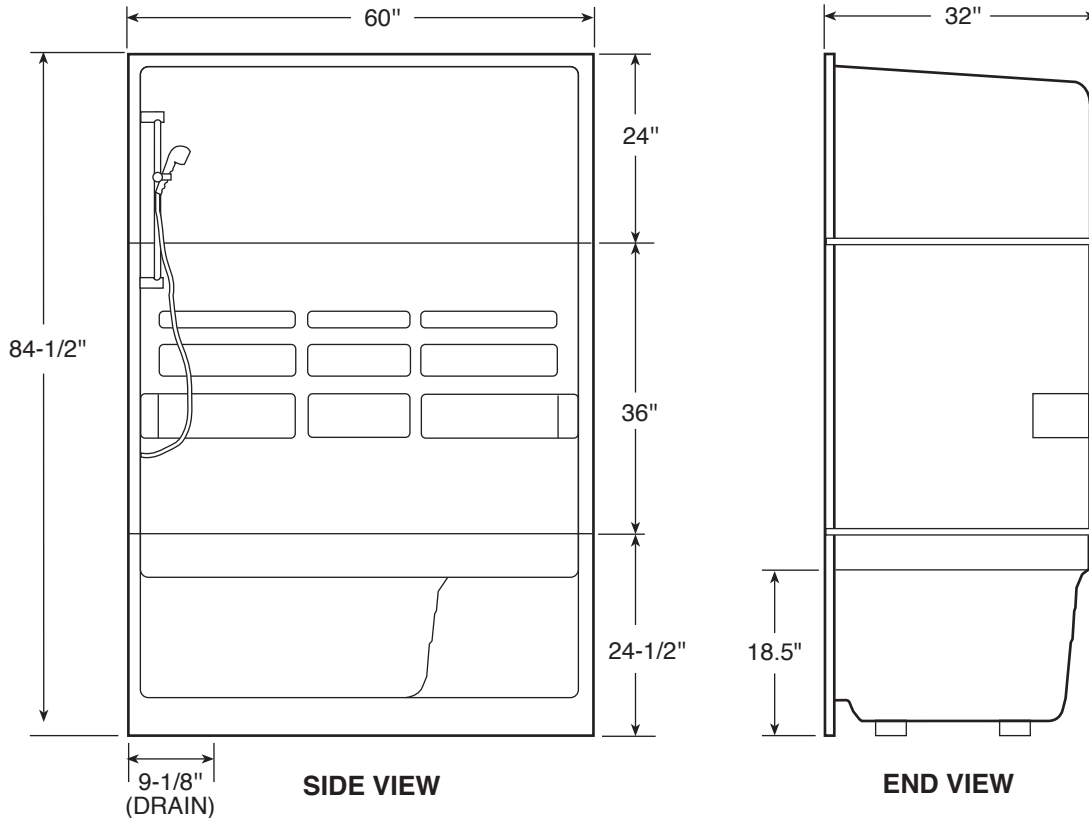

Bonaire® Shower with Seat SPECIFICATIONS

DIMENSIONS	TOTAL WEIGHT/ FLOOR LOADING	PRODUCT WEIGHT
60" (1524 mm) L	346 lb/(157 kg)	146 lb
32" (813 mm) W	45 lbs./sq. ft./(220 kg/sq. m)	(66 kg)
84-1/2" (2146 mm) H		