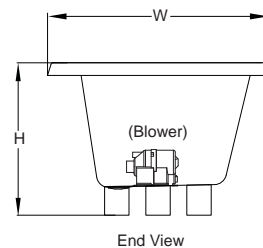

Mio 6636 Pure Air Bath

Product Codes beginning with: MIO6636ACR

Also applies to products sold under part numbers: HU10, HU30

TECHNICAL SPECIFICATIONS

	English	Metric
Outer Dimensions	66" L x 36" W x 25" H	1676 mm L x 915 mm W x 635 mm H
Interior Dimensions (bottom of bath) L x W (Mid) x W (End)	41" L x 21 1/4" W x 21 1/4" W	1041 mm L x 540 mm W x 540 mm W
Drain/Blower Configuration	Center drain/Right end blower	Center drain/Right end blower
Bath Weight (empty)	126 lbs	57 kg
Total Weight/Floor Loading	959 lbs 58.1 lbs/ft ²	435 kg 283.5 kg/m ²
Operating Gallonage (min-max)	38 (min) 70 (max) U.S. Gals	144 (min) 265 (max) L
Electrical Specifications	Each component requires a separate, dedicated GCFI protected circuit(s)	
Blower	120V 15A 60HZ	
Chromatherapy (if selected)	120V 15A 60HZ	

KEY DIMENSIONS

Letter	Description	English	Metric
L	Outer Length	66"	1676 mm
W	Outer Width	36"	915 mm
H	Overall Height	25"	635 mm
A	Overflow Height	17 7/8"	454 mm
B	Long Edge to Drain Center	13 7/16 "	295 mm
C	Short Edge to Drain Center	33"	838 mm
D	Drain Shoe Length	6 7/8"	173 mm
E	Deck Height	2"	51 mm
F	Deck Width*	6 5/8"	168 mm
G	Service Access Dimensions	12" H x 18" L	305 mm x 457 mm
I	Floor Cut-out for Drain	12" x 4"	305 mm x 102 mm