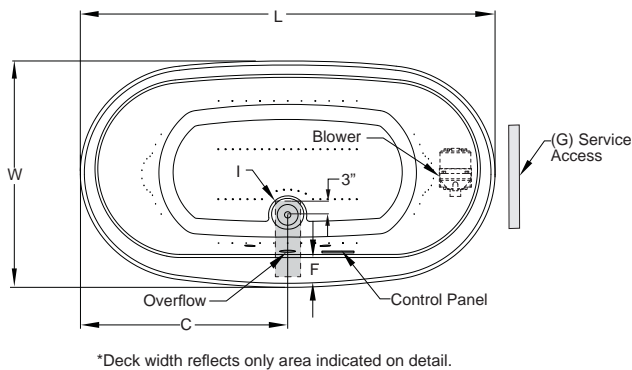

Mio 6636 Pure Air Bath

Product Codes beginning with: MIO6636ACR

Also applies to products sold under part numbers: HU10, HU30

TECHNICAL SPECIFICATIONS

	English	Metric
Outer Dimensions	66" L x 36" W x 25" H	1676 mm L x 915 mm W x 635 mm H
Interior Dimensions (bottom of bath) L x W (Mid) x W (End)	41" L x 21 1/4" W x 21 1/4" W	1041 mm L x 540 mm W x 540 mm W
Drain/Blower Configuration	Center drain/Right end blower	Center drain/Right end blower
Bath Weight (empty)	126 lbs	57 kg
Total Weight/Floor Loading	959 lbs 58.1 lbs/ft ²	435 kg 283.5 kg/m ²
Operating Gallonage (min-max)	38 (min) 70 (max) U.S. Gals	144 (min) 265 (max) L
Electrical Specifications	Each component requires a separate, dedicated GCFI protected circuit(s)	
Blower	120V 15A 60HZ	
Chromatherapy (if selected)	120V 15A 60HZ	

FEATURES, UPGRADES & ACCESSORIES

Material Type: High-Gloss Acrylic
Install Type: Drop-in or Undermount
Available Colors: White (W), Almond (A), Oyster (Y), Black (B)
Cut-out Template: HQ96000
Standard (Included) Features:
 Chromatherapy lighting, 800w blower, bottom and side air channels
Available Control Systems:
 J4 Luxury Control Panel (standard)
 J5 Luxury LCD Control Panel

KEY DIMENSIONS

Letter	Description	English	Metric
L	Outer Length	66"	1676 mm
W	Outer Width	36"	915 mm
H	Overall Height	25"	635 mm
A	Overflow Height	17 7/8"	454 mm
B	Long Edge to Drain Center	13 7/16 "	295 mm
C	Short Edge to Drain Center	33"	838 mm
D	Drain Shoe Length	6 7/8"	173 mm
E	Deck Height	2"	51 mm
F	Deck Width*	6 5/8"	168 mm
G	Service Access Dimensions	12" H x 18" L	305 mm x 457 mm
I	Floor Cut-out for Drain	12" x 4"	305 mm x 102 mm