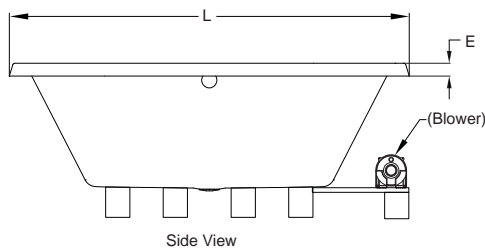

Mio 6636 Pure Air Bath

Product Codes beginning with: MIO6636ACR

Also applies to products sold under part numbers: HU10, HU30

TECHNICAL SPECIFICATIONS

	English	Metric
Outer Dimensions	66" L x 36" W x 25" H	1676 mm L x 915 mm W x 635 mm H
Interior Dimensions (bottom of bath) L x W (Mid) x W (End)	41" L x 21 1/4" W x 21 1/4" W	1041 mm L x 540 mm W x 540 mm W
Drain/Blower Configuration	Center drain/Right end blower	Center drain/Right end blower
Bath Weight (empty)	126 lbs	57 kg
Total Weight/Floor Loading	959 lbs 58.1 lbs/ft ²	435 kg 283.5 kg/m ²
Operating Gallonage (min-max)	38 (min) 70 (max) U.S. Gals	144 (min) 265 (max) L
Electrical Specifications	Each component requires a separate, dedicated GCFI protected circuit(s)	
Blower	120V 15A 60HZ	
Chromatherapy (if selected)	120V 15A 60HZ	

FEATURES, UPGRADES & ACCESSORIES

Material Type: High-Gloss Acrylic
Install Type: Drop-in or Undermount
Available Colors: White (W), Almond (A), Oyster (Y), Black (B)
Cut-out Template: HQ96000
Standard (Included) Features:
 Chromatherapy lighting, 800w blower, bottom and side air channels
Available Control Systems:
 J4 Luxury Control Panel (standard)
 J5 Luxury LCD Control Panel

KEY DIMENSIONS

Letter	Description	English	Metric
L	Outer Length	66"	1676 mm
W	Outer Width	36"	915 mm
H	Overall Height	25"	635 mm
A	Overflow Height	17 7/8"	454 mm
B	Long Edge to Drain Center	13 7/16 "	295 mm
C	Short Edge to Drain Center	33"	838 mm
D	Drain Shoe Length	6 7/8"	173 mm
E	Deck Height	2"	51 mm
F	Deck Width*	6 5/8"	168 mm
G	Service Access Dimensions	12" H x 18" L	305 mm x 457 mm
I	Floor Cut-out for Drain	12" x 4"	305 mm x 102 mm