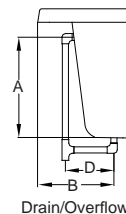

Mio 6636 Pure Air Bath

Product Codes beginning with: MIO6636ACR

Also applies to products sold under part numbers: HU10, HU30

TECHNICAL SPECIFICATIONS

	English	Metric
Outer Dimensions	66" L x 36" W x 25" H	1676 mm L x 915 mm W x 635 mm H
Interior Dimensions (bottom of bath) L x W (Mid) x W (End)	41" L x 21 1/4" W x 21 1/4" W	1041 mm L x 540 mm W x 540 mm W
Drain/Blower Configuration	Center drain/Right end blower	Center drain/Right end blower
Bath Weight (empty)	126 lbs	57 kg
Total Weight/Floor Loading	959 lbs 58.1 lbs/ft ²	435 kg 283.5 kg/m ²
Operating Gallonage (min-max)	38 (min) 70 (max) U.S. Gals	144 (min) 265 (max) L
Electrical Specifications	Each component requires a separate, dedicated GCFI protected circuit(s)	
Blower	120V 15A 60HZ	
Chromatherapy (if selected)	120V 15A 60HZ	

KEY DIMENSIONS

Letter	Description	English	Metric
L	Outer Length	66"	1676 mm
W	Outer Width	36"	915 mm
H	Overall Height	25"	635 mm
A	Overflow Height	17 7/8"	454 mm
B	Long Edge to Drain Center	13 7/16 "	295 mm
C	Short Edge to Drain Center	33"	838 mm
D	Drain Shoe Length	6 7/8"	173 mm
E	Deck Height	2"	51 mm
F	Deck Width*	6 5/8"	168 mm
G	Service Access Dimensions	12" H x 18" L	305 mm x 457 mm
I	Floor Cut-out for Drain	12" x 4"	305 mm x 102 mm