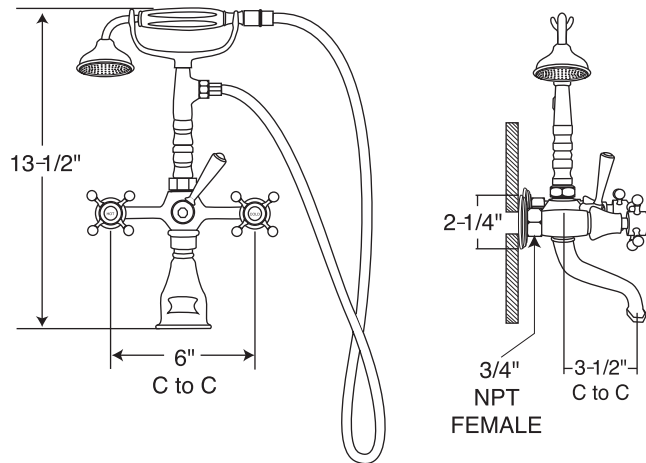

# Era Freestanding Faucet Specs

Used on EU70, EU75, EU95, & EV00

## EV16 & EV19 SPECIFICATIONS

## EV19 Era Wall Mount Faucet