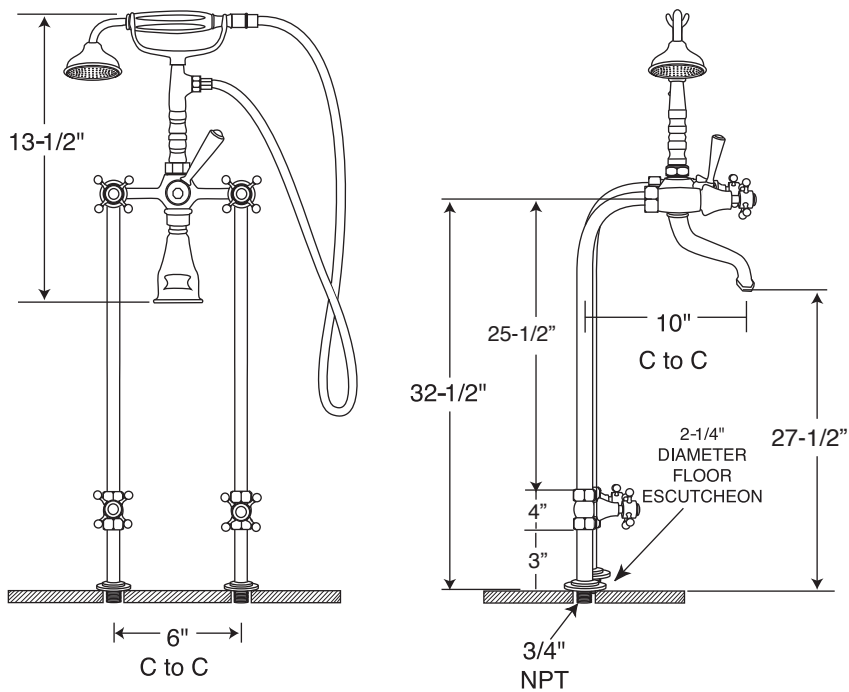

# Era Freestanding Faucet Specs

Used on EU70, EU75, EU95, & EV00

## EV16 & EV19 SPECIFICATIONS

## EV19 Era Wall Mount Faucet

## EV19 Era Faucet & EV16 Era Supply Lines