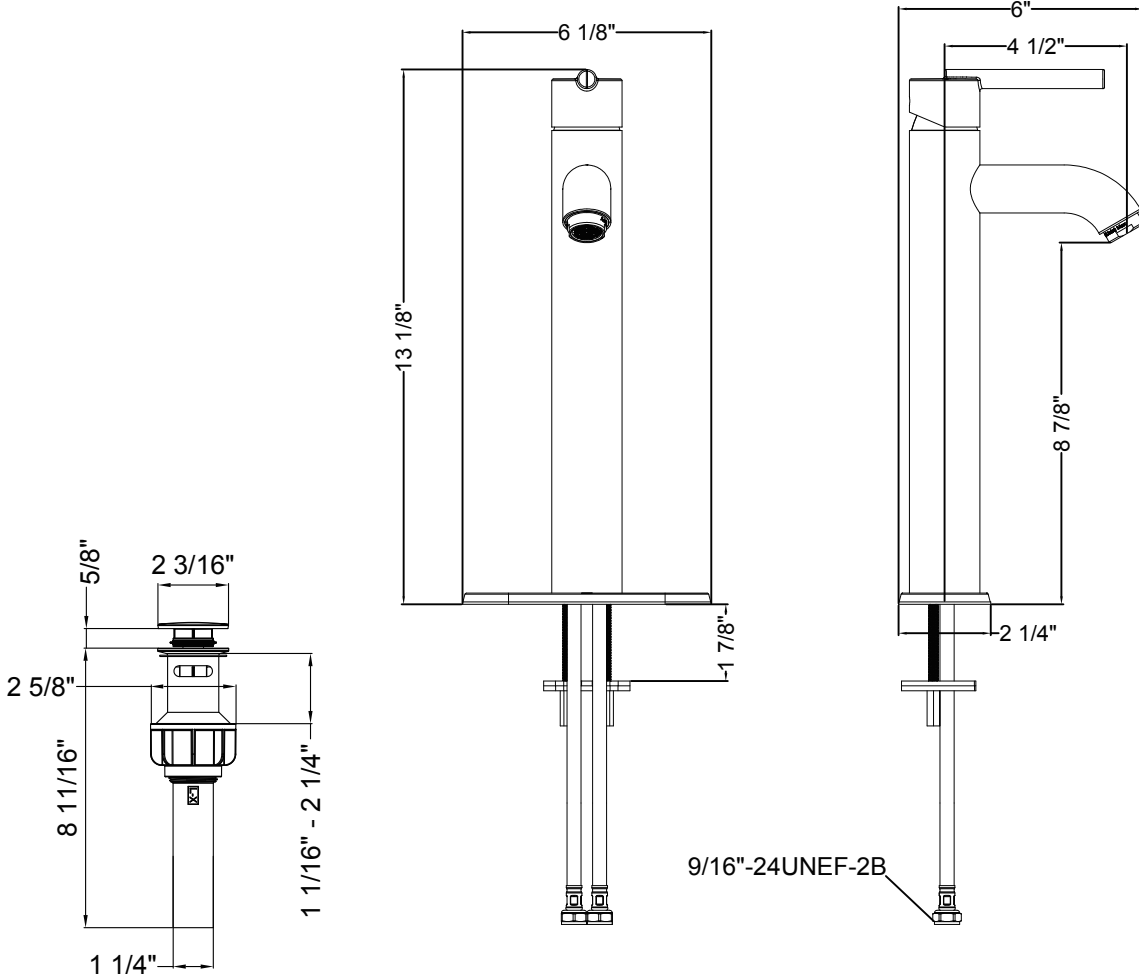

specifications

MODEL

- 70-BVF11-J BATHROOM FAUCET - POLISHED CHROME
- 70-BVF11-BN-J BATHROOM FAUCET - BRUSHED NICKEL
- 70-BVF11-BB-J BATHROOM FAUCET - OIL RUBBED BRONZE

FEATURES

- Ceramic Cartridge
- Metal handle
- Brass spout
- Max. flow rate: 1.2 GPM at 60 PSI

CODE COMPLIANCE

- ASME A112.18.1 / CSA B125.1
- IAPMO Certified

WARRANTY

- Limited Lifetime Warranty

BATHROOM FAUCET

MODEL	FINISH
70-BVF-11-J	POLISHED CHROME
70-BVF-11-BN-J	Brushed Nickel
70-BVF-11-BB-J	Oil Rubbed Bronze